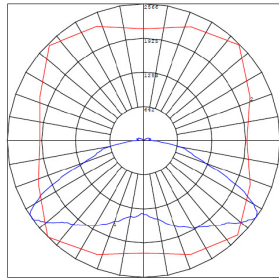

PHOTOMETRICS:

BUD Rating: B3-U3-G2