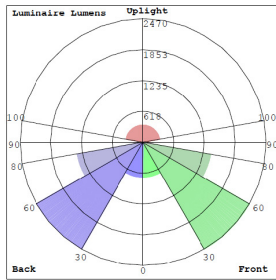

PHOTOMETRICS:

BUD Rating: B3-U3-G2