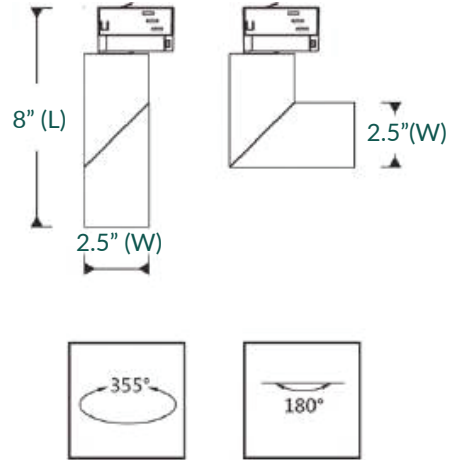

Application

- Voltage: 100~240VAC 50/60Hz
- Wattage: 10W
- Lumen Output: 657LM-732LM
- Color Temperature: 3000K, 4000K and 5000K
- CRI: Ra 80-97
- LED Chip: COB
- Beam Angle: 25°
- Operating Temp: 14°F ~ 122°F
- Life span: 35000~50,000 hours
- Minimum distance from illuminated object: 1 foot
- Fit Halo® and compatible tracks and accessories

Replacement Reflector
For Different Beam Angles

LED Track Lights - Fits Halo And Compatible Track Only, 120V

Quick Search Code: S18055

Product No	Description
 TR1-R-10W-WH-30K	10W 657LM 3000K WHITE 25° ROUND
 TR1-R-10W-WH-40K	10W 691LM 4000K WHITE 25° ROUND
TR1-R-10W-WH-50K	10W 702LM 5000K WHITE 25° ROUND
TR1-S-10W-WH-30K	10W 681LM 3000K WHITE 25° SQUARE
TR1-S-10W-WH-40K	10W 706LM 4000K WHITE 25° SQUARE
TR1-S-10W-WH-50K	10W 732LM 5000K WHITE 25° SQUARE
	Optional Reflector For TR1 Series Track Lights
 TR1-REFL-13D	13° Beam Angle
TR1-REFL-38D	Optional Reflector For TR1 Series Track Lights
	38° Beam Angle

Dimensions

8" (L) x 2.5" (W)

Application

Photometrics