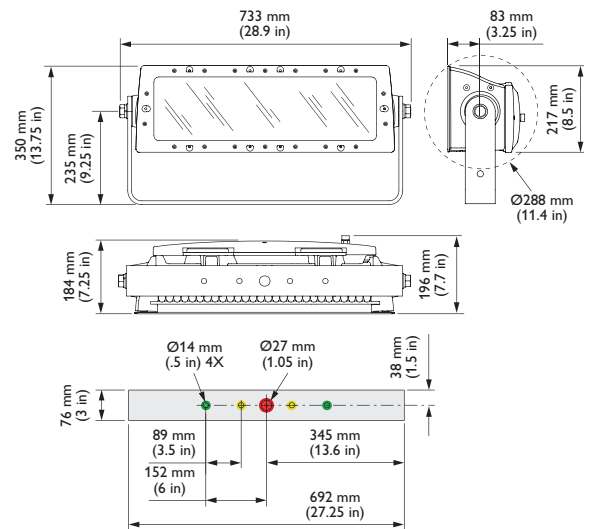

# eColor Reach Compact Powercore

Premium long-throw compact exterior LED floodlight with solid color light

eColor Reach Compact Powercore combines all the benefits of LED-based lighting in a compact fixture specifically designed for large-scale installations calling for high-quality red, green, blue, or amber light, including skyscrapers, casinos, large retail exteriors, bridges, piers, public monuments, and themed attractions. With levels of light output and light projection never before achieved in a compact LED lighting fixture, eColor Reach Compact Powercore delivers intense, energy-efficient output at a reasonable price, opening up new possibilities for exterior illumination.

- Simple fixture positioning — Rugged, slim-profile mounting bracket allows flexible positioning and fixture rotation through a full 360°. Side locking bolts reliably secure fixture with standard wrench.
- Universal power input range — Accepts a universal power input range of 100 – 240 VAC, allowing simple, location-independent installation.

## Specifications

Due to continuous improvements and innovations, specifications may change without notice.

Item	Specification	Details
Output	Beam Angle	5° native
		8°, 13°, 23°, 40°, 63°, and 5° x 17° (asymmetric) spread lenses
Electrical	Input Voltage	100 – 240 VAC, auto-switching, 50 / 60 Hz
	Power Consumption	125 W
Control		On / Off
Physical	Dimensions (Height x Width x Depth)	8.5 x 28.9 x 7.7 in (217 x 733 x 196 mm)
	Weight	51 lb (23 kg)
	Effective Projected Area (EPA)	0.186 m <sup>2</sup>
	Housing	Die-cast aluminium, powder-coated finish
	Lens	Tempered glass
	Fixture Connections	Integral male / female waterproof connector, 6 ft (1.8 m) Leader Cable
	Temperature Ranges	-40° – 122° F (-40° – 50° C) Operating -4° – 122° F (-20° – 50° C) Startup -40° – 176° F (-40° – 80° C) Storage
Certification and Safety	Humidity	0 – 95%, non-condensing
	Certification	UL / cUL, FCC Class A, CE, PSE
	Environment	Dry / Damp / Wet Location, IP66