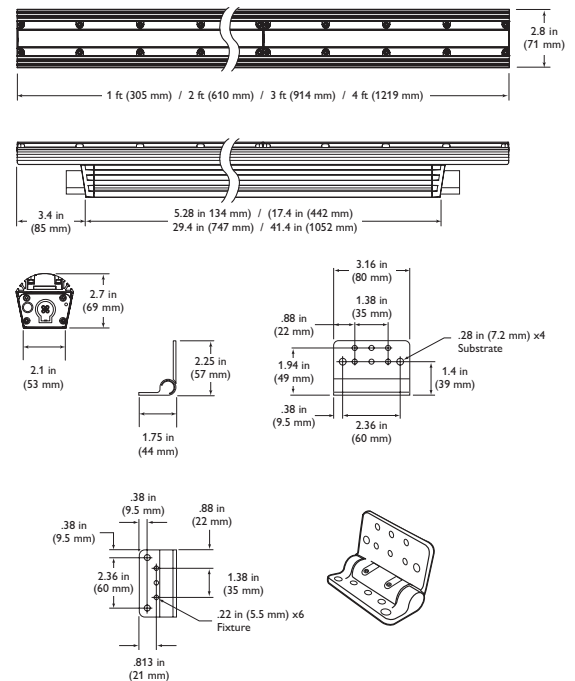

Use Item Number when ordering in North America.

Accessories

Item	Type	Size	Item Number	Philips 12NC
Leader Cable with Terminator	UL / cUL	10 ft (3.0 m)	108-000056-03	910503704071
		50 ft (15.2 m)	108-000056-00	910503703138
	CE / PSE	10 ft (3.0 m)	108-000056-04	910503704072
		50 ft (15.2 m)	108-000056-01	910503704069
Jumper Cable	UL / cUL	End-to-End	108-000057-00	910503703139
		1 ft (305 mm)	108-000057-03	910503704076
		5 ft (1.5 m)	108-000057-06	910503704079
		10 ft (3.0 m)	108-000057-09	910503704082
	CE / PSE	End-to-End	108-000057-01	910503704074
		1 ft (305 mm)	108-000057-04	910503704077
		5 ft (1.5 m)	108-000057-07	910503704080
		10 ft (3.0 m)	108-000057-10	910503704083
Glare Shield		1 ft (305 mm)	120-000081-00	910503700745
		2 ft (610 mm)	120-000081-01	910503700746
		3 ft (914 mm)	120-000081-02	910503700747
		4 ft (1219 mm)	120-000081-03	910503700748
Additional Terminators		Quantity 10	120-000157-00	910503703142
Additional Hinge		Quantity 1	120-000098-00	910503700772

Dimensions

Philips Color Kinetics
3 Burlington Woods Drive
Burlington, Massachusetts 01803 USA
Tel 888.385.5742
Tel 617.423.9999
Fax 617.423.9998
www.philipscolorkinetics.com

Copyright © 2013 Philips Solid-State Lighting Solutions, Inc. All rights reserved.
Chromacore, Chromasic, CK, the CK logo, Color Kinetics, the Color Kinetics logo, ColorBlast, ColorBlaze, ColorBurst, eVW Fuse, ColorGraze, ColorPlay, ColorReach, iW Reach, eW Reach, DIMand, EssentialWhite, eVW, iColor, iColor Cove, IntelliWhite, iVW, iPlayer, Optibin, and Powercore are either registered trademarks or trademarks of Philips Solid-State Lighting Solutions, Inc. in the United States and / or other countries. All other brand or product names are trademarks or registered trademarks of their respective owners. Due to continuous improvements and innovations, specifications may change without notice.

DAS-000116-02 R00 04-13