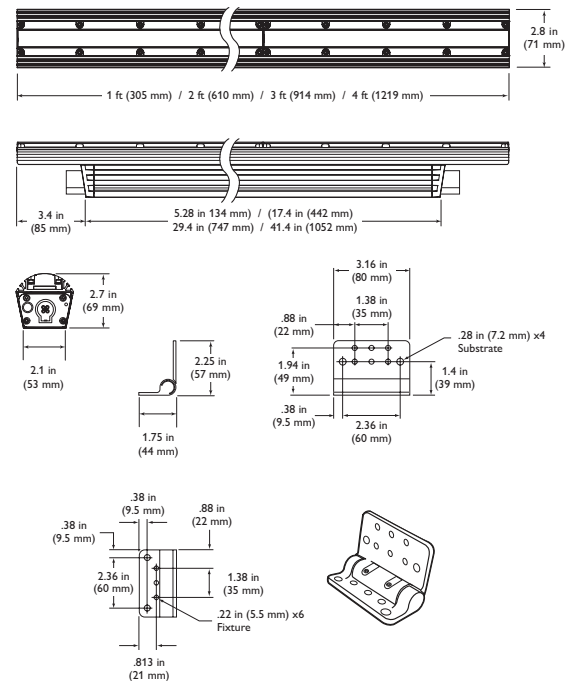

Use Item Number when ordering in North America.

Accessories

Item	Type	Size	Item Number	Philips 12NC
Leader Cable with Terminator	UL / cUL	10 ft (3.0 m)	108-000056-03	910503704071
		50 ft (15.2 m)	108-000056-00	910503703138
	CE / PSE	10 ft (3.0 m)	108-000056-04	910503704072
		50 ft (15.2 m)	108-000056-01	910503704069
Jumper Cable	UL / cUL	End-to-End	108-000057-00	910503703139
		1 ft (305 mm)	108-000057-03	910503704076
		5 ft (1.5 m)	108-000057-06	910503704079
		10 ft (3.0 m)	108-000057-09	910503704082
	CE / PSE	End-to-End	108-000057-01	910503704074
		1 ft (305 mm)	108-000057-04	910503704077
		5 ft (1.5 m)	108-000057-07	910503704080
		10 ft (3.0 m)	108-000057-10	910503704083
Glare Shield		1 ft (305 mm)	120-000081-00	910503700745
		2 ft (610 mm)	120-000081-01	910503700746
		3 ft (914 mm)	120-000081-02	910503700747
		4 ft (1219 mm)	120-000081-03	910503700748
Additional Terminators		Quantity 10	120-000157-00	910503703142
Additional Hinge		Quantity 1	120-000098-00	910503700772

Dimensions

Philips Color Kinetics
3 Burlington Woods Drive
Burlington, Massachusetts 01803 USA
Tel 888.385.5742
Tel 617.423.9999
Fax 617.423.9998
www.philipscolorkinetics.com

Copyright © 2013 Philips Solid-State Lighting Solutions, Inc. All rights reserved.
Chromacore, Chromasic, CK, the CK logo, Color Kinetics, the Color Kinetics logo, ColorBlast, ColorBlaze, ColorBurst, eVW Fuse, ColorGraze, ColorPlay, ColorReach, iW Reach, eW Reach, DIMand, EssentialWhite, eVW, iColor, iColor Cove, IntelliWhite, iVW, iPlayer, Optibin, and Powercore are either registered trademarks or trademarks of Philips Solid-State Lighting Solutions, Inc. in the United States and / or other countries. All other brand or product names are trademarks or registered trademarks of their respective owners. Due to continuous improvements and innovations, specifications may change without notice.

DAS-000116-01 R00 04-13