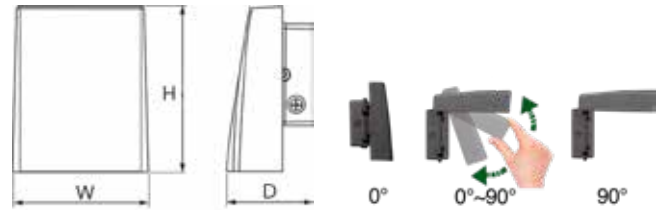

### Features

- 0-90° Adjustable cutoff wall pack locks into position
- Die-cast aluminum with powder coat finish
- Philips Lumileds Lexeon 3030 high flux LED
- Polycarbonate Optic lens
- Voltage 120-277V
- CRI >80
- Beam angle 100° x 80°
- Power factor 96%
- Operation temp -4°F to 104°F

### Dimensions

**12W** 5"(W) x 6"(H) x 4"(D)

**20W & 30W** 8"(W) x 6"(H) x 4.5"(D)

**50W, 80W & 120W** 11"(W) x 13"(H) x 6"(D)

Product No	Description	Replaces	Finish
WPI-12-50K	12 Watt - 1100 Lumens - 5000K	Replaces 70MH	Bronze
WPI-12-30K	12 Watt - 1100 Lumens - 3000K	Replaces 70MH	Bronze
WPI-12-30K-WH	12 Watt - 1100 Lumens - 3000K	Replaces 70MH	White
WPI-12-50K-WH	12 Watt - 1100 Lumens - 5000K	Replaces 70MH	White
WPI-20-50K	20 Watt - 2000 Lumens - 5000K	Replaces 100MH	Bronze
WPI-20-30K	20 Watt - 2000 Lumens - 3000K	Replaces 100MH	Bronze
WPI-20-50K-WH	20 Watt - 2000 Lumens - 5000K	Replaces 100MH	White
WPI-20-30K-WH	20 Watt - 2000 Lumens - 3000K	Replaces 100MH	White
WPI-30-50K	30 Watt - 3000 Lumens - 5000K	Replaces 125MH	Bronze
WPI-30-30K	30 Watt - 3000 Lumens - 3000K	Replaces 125MH	Bronze
WPI-30-50K-WH	30 Watt - 3000 Lumens - 5000K	Replaces 125MH	White
WPI-30-30K-WH	30 Watt - 3000 Lumens - 3000K	Replaces 125MH	White
WPI-50-30K	50 Watt - 4900 Lumens - 3000K	Replaces 200MH	Bronze
WPI-50-50K	50 Watt - 4900 Lumens - 5000K	Replaces 200MH	Bronze
WPI-50-50K-WH	50 Watt - 4900 Lumens - 5000K	Replaces 200MH	White
WPI-50-30K-WH	50 Watt - 4900 Lumens - 3000K	Replaces 200MH	White