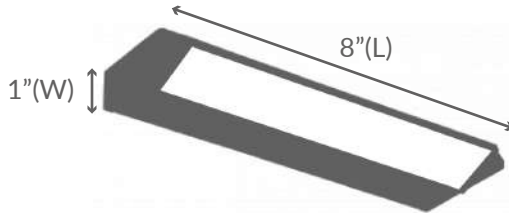

Multi Color-Temperature Under Cabinet Lights Accessories Included

- 6' Power Cord
- 8" Interconnected Cable
- End-to-End Coupling
- Mounting Screws

On/Off Switch with 100% / 50% Dimming. Color Temp. selection switch: 2700K/3000K/4000K

1/2" KOs Cable Connector included

3Watt Dimensions

8"(L) x 1"(H) x 3.25"(W)

5 Watt Dimensions

12"(L) x 1"(H) x 3.25"(W)

6.5W Dimensions

16"(L) x 1"(H) x 3.25"(W)

8 Watt Dimensions

21"(L) x 1"(H) x 3.25"(W)

12 Watt Dimensions

16"(L) x 1"(H) x 3.25"(W)

16 Watt Dimensions

21"(L) x 1"(H) x 3.25"(W)

20 Watt Dimensions

16"(L) x 3.25"(W)