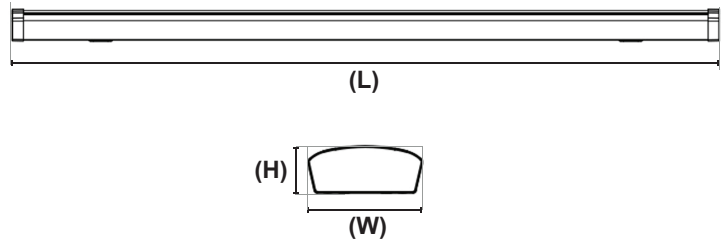

Ceiling LED Wraparound Light Fixtures

Search Code: SC6870

FEATURES

- **High Efficiency:** Up to 115 lm/W (On Select Models).
- **Durable Construction:** Slim modern design. Powder coat white finish with a Polycarbonate lens and a stainless steel wall mounting bracket.
- **Versatile Applications:** Suitable for residential and commercial settings.
- **Dimmable Options:** TRIAC smooth dimming compatibility with using standard TRIAC LED low voltage dimmers.
- **Multiple Options:** Motion sensor or pull chain option available.
- **IP44 Rating:** damp location certified.
- **Quick and easy installation.**
- **Sizes:** 2 Foot or 4 Foot.
- **Customizable Settings:** Available in multiple wattages and color temperatures. Color temperature is adjustable on select models.
- **Super bright optimal light distribution.**
- **Long Lifespan:** Rated for up to 50,000 operational hours.

DIMENSIONS

Model	Length	Height	Width
2 Foot	24"	2.6"	5.2"
4 Foot	48"	2.6"	5.2"
4 Foot (Color Selectable)	47.64"	2.14"	5.31"

ORDERING INFORMATION

Product Code	Size	Wattage	Lumens	Color Temperature	Options
CW-2FT-20W-50K-D	2 Foot	20W	1600L	5000K Daylight	As Is-None
CW-2FT-20W-40K-D-PIR	2 Foot	20W	1600L	4000K Cool White	Motion Sensor
CW-2FT-20W-40K-D	2 Foot	20W	1600L	4000K Cool White	As is - None
CW-2FT-20W-30K-D-PULL	2 Foot	20W	1600L	3000K Soft White	Pull Chain
CW-2FT-20W-30K-D-PIR	2 Foot	20W	1600L	3000K Soft White	Motion Sensor
CW-2FT-20W-30K-D	2 Foot	20W	1600L	3000K Soft White	As is - None
CW-4FT-40W-40K-D-PIR	4 Foot	40W	3500L	4000K Cool White	Motion Sensor
CW-4FT-40W-30K-D-PULL	4 Foot	40W	3500L	3000K Soft White	Pull Chain
CW-4FT-40W-30K-D-PIR	4 Foot	40W	3500L	3000K Soft White	Motion Sensor
LLW4-40W-8FCCT-UD	4 Foot	40W	3500L	Selectable 35K/40K/50K	As Is, None