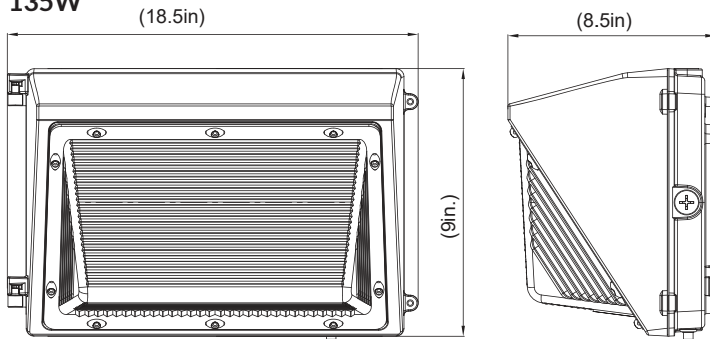

Dimensions

135W