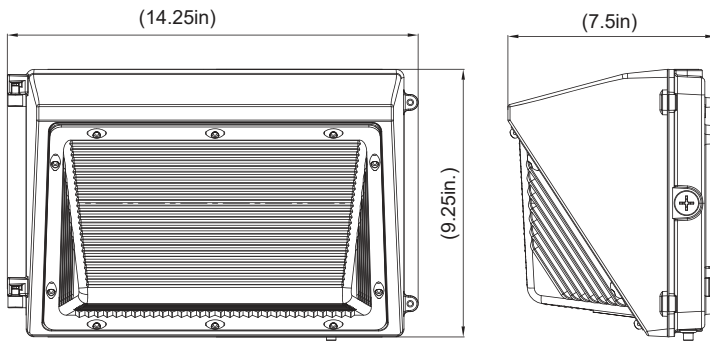

WPI-PC Photocell-Button, 120V/120-277V

WPI-PIR PIR Motion Sensor, 120-277V

WPI-EM Emergency Battery Backup

Driver-480V 480 Volt

Infographic

Dimensions

30W, 40W, 65W, 90W

Dimensions