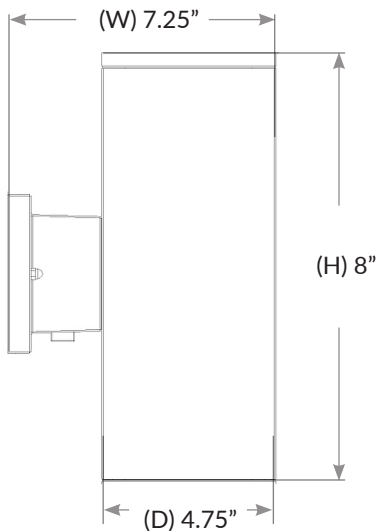

DIMENSIONS:

WARRANTY & LISTINGS:

- 5-Year warranty
- Wet location rated
- ETL listed

ELECTRICAL:

- Voltage: 4 inch models are 120V only
- Voltage: 5 inch models are 120-277V
- Dimming: 4 inch models compatible with standard TRIAC dimmers
- 5 inch models on 120V can use TRIAC or 0-10V dimmers, while on 277V can only use 0-10V dimmers.
- Power Factor: >0.95
- Efficacy: 80 LPW
- THD: <20%
- Housing: Die-cast Aluminum & Glass
- Maximum Ambient Temperature: 0°F to 104°F

APPLICATION:

- General site lighting
- Walkways, and stairways
- Alleys

SPECIFICATIONS:

Size	Wattage	Lumens	Color Temperature	Finish	Dimensions
4 Inch	12W Downlight	960 LM	Color Temperatures: 3000K/4000K/5000K	Black Bronze Brushed Nickel White	(H) 8" (D) 3.5" x (W) 5.875"
4 Inch	24W (Up/Down light, 12W per end)	1920 LM			(H) 10.25" (D) 3.5" x (W) 5.875"
5 Inch	20W Downlight	960 LM			(H) 8" x (D) 4.75" (W) 7.25"
5 Inch	40W (Up/Down light, 20W per end)	1920 LM			(H) 12" (D) 4.75" (W) 7.25"

LED SQUARE SCONCE WALL LIGHTS

SEARCH CODE: SC12383

4 INCH DIMENSIONS:

12W Downlight

(H) 8" (D) 3.5" x (W) 5.875"

4 INCH DIMENSIONS:

24W (Up/Down light, 12W per end)

(H) 10.25" (D) 3.5" x (W) 5.875"

5 INCH DIMENSIONS:

20W Downlight

(H) 8" x (D) 4.75" (W) 7.25"

5 INCH DIMENSIONS:

40W (Up/Down light, 20W per end)

(H) 12" (D) 4.75" (W) 7.25"