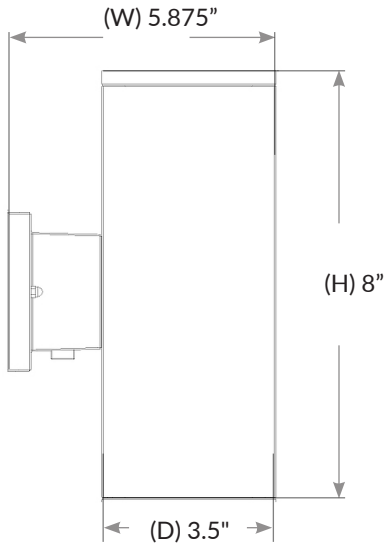

DIMENSIONS:

WARRANTY & LISTINGS:

- 5-Year warranty
- Wet location rated
- ETL listed

ELECTRICAL:

- Voltage: 4 inch models are 120V only
- Voltage: 5 inch models are 120-277V
- Dimming: 4 inch models compatible with standard TRIAC dimmers
- 5 inch models on 120V can use TRIAC or 0-10V dimmers, while on 277V can only use 0-10V dimmers.
- Power Factor: >0.95
- Efficacy: 80 LPW
- THD: <20%
- Housing: Die-cast Aluminum & Glass
- Maximum Ambient Temperature: 0°F to 104°F

APPLICATION:

- General site lighting
- Walkways, and stairways
- Alleys

SPECIFICATIONS:

Size	Wattage	Lumens	Color Temperature	Finish	Dimensions
4 Inch	12W Downlight	960 LM	Color Temperatures: 3000K/4000K/5000K	Black Bronze Brushed Nickel White	(H) 8" (D) 3.5" x (W) 5.875"
4 Inch	24W (Up/Down light, 12W per end)	1920 LM			(H) 10.25" (D) 3.5" x (W) 5.875"
5 Inch	20W Downlight	960 LM			(H) 8" x (D) 4.75" (W) 7.25"
5 Inch	40W (Up/Down light, 20W per end)	1920 LM			(H) 12" (D) 4.75" (W) 7.25"

LED SQUARE SCONCE WALL LIGHTS

SEARCH CODE: SC12383

4 INCH DIMENSIONS:

12W Downlight

(H) 8" (D) 3.5" x (W) 5.875"

4 INCH DIMENSIONS:

24W (Up/Down light, 12W per end)

(H) 10.25" (D) 3.5" x (W) 5.875"

5 INCH DIMENSIONS:

20W Downlight

(H) 8" x (D) 4.75" (W) 7.25"

5 INCH DIMENSIONS:

40W (Up/Down light, 20W per end)

(H) 12" (D) 4.75" (W) 7.25"