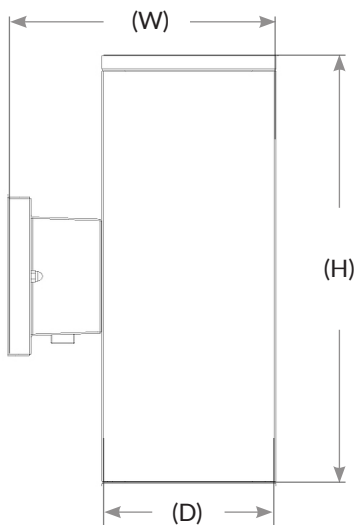

DIMENSIONS:

WARRANTY & LISTINGS:

- 5-Year warranty
- Wet location rated
- ETL listed

ELECTRICAL:

- Voltage: 4 inch models are 120V only
- Voltage: 5 inch models are 120-277V
- Dimming: 4 inch models compatible with standard TRIAC dimmers
- 5 inch models on 120V can use TRIAC or 0-10V dimmers, while on 277V can only use 0-10V dimmers.
- Power Factor: >0.95
- Efficacy: 80 LPW
- THD: <20%
- Housing: Die-cast Aluminum & Glass
- Maximum Ambient Temperature: 0°F to 104°F

APPLICATION:

- General site lighting
- Walkways, and stairways
- Alleys

SPECIFICATIONS:

Size	Wattage	Lumens	Color Temperature	Finish	Dimensions
4 Inch	12W Downlight	960 LM	Color Temperatures: 3000K/4000K/5000K	Black Bronze Brushed Nickel White	(H) 8" (D) 3.5" x (W) 5.875"
4 Inch	24W (Up/Down light, 12W per end)	1920 LM			(H) 10.25" (D) 3.5" x (W) 5.875"
5 Inch	20W Downlight	960 LM			(H) 8" x (D) 4.75" (W) 7.25"
5 Inch	40W (Up/Down light, 20W per end)	1920 LM			(H) 12" (D) 4.75" (W) 7.25"

LED SQUARE SCONCE WALL LIGHTS

SEARCH CODE: SC12383

4 INCH DIMENSIONS:

12W Downlight

(H) 8" (D) 3.5" x (W) 5.875"

4 INCH DIMENSIONS:

24W (Up/Down light, 12W per end)

(H) 10.25" (D) 3.5" x (W) 5.875"

5 INCH DIMENSIONS:

20W Downlight

(H) 8" x (D) 4.75" (W) 7.25"

5 INCH DIMENSIONS:

40W (Up/Down light, 20W per end)

(H) 12" (D) 4.75" (W) 7.25"