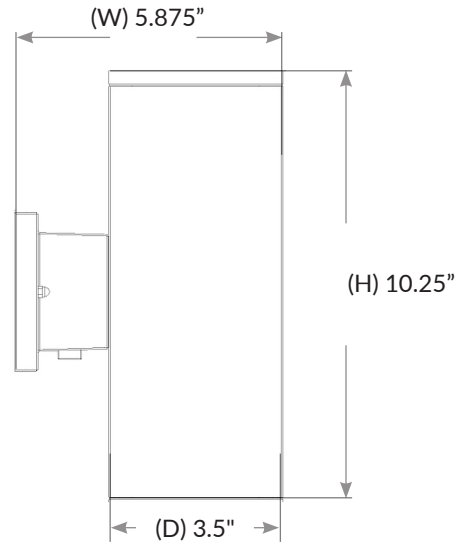

DIMENSIONS:

WARRANTY & LISTINGS:

- 5-Year warranty
- Wet location rated
- ETL listed

ELECTRICAL:

- Voltage: 4 inch models are 120V only
- Voltage: 5 inch models are 120-277V
- Dimming: 4 inch models compatible with standard TRIAC dimmers
- 5 inch models on 120V can use TRIAC or 0-10V dimmers, while on 277V can only use 0-10V dimmers.
- Power Factor: >0.95
- Efficacy: 80 LPW
- THD: <20%
- Housing: Die-cast Aluminum & Glass
- Maximum Ambient Temperature: 0°F to 104°F

APPLICATION:

- General site lighting
- Walkways, and stairways
- Alleys

SPECIFICATIONS:

Size	Wattage	Lumens	Color Temperature	Finish	Dimensions
4 Inch	12W Downlight	960 LM	Color Temperatures: 3000K/4000K/5000K	Black Bronze Brushed Nickel White	(H) 8" (D) 3.5" x (W) 5.875"
4 Inch	24W (Up/Down light, 12W per end)	1920 LM			(H) 10.25" (D) 3.5" x (W) 5.875"
5 Inch	20W Downlight	960 LM			(H) 8" x (D) 4.75" (W) 7.25"
5 Inch	40W (Up/Down light, 20W per end)	1920 LM			(H) 12" (D) 4.75" (W) 7.25"

LED SQUARE SCONCE WALL LIGHTS

SEARCH CODE: SC12383

4 INCH DIMENSIONS:

12W Downlight

(H) 8" (D) 3.5" x (W) 5.875"

4 INCH DIMENSIONS:

24W (Up/Down light, 12W per end)

(H) 10.25" (D) 3.5" x (W) 5.875"

5 INCH DIMENSIONS:

20W Downlight

(H) 8" x (D) 4.75" (W) 7.25"

5 INCH DIMENSIONS:

40W (Up/Down light, 20W per end)

(H) 12" (D) 4.75" (W) 7.25"