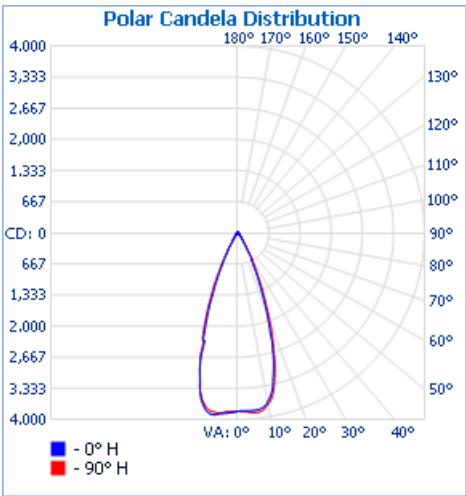

Product Data

Height	275 mm (10.8in), including surface mount base
Width	353 mm (13.9in)
Depth	90.6 mm (3.57in), excluding mounting base
Mounting	Integrated tilting surface-mount base
Source	High-brightness Red, Green and Blue LEDs
Standard Beam Angles	20° or 40°
Output Luminous Flux	1,800 lumens all colors on full
Lumen Maintenance	50,000 hrs L ₅₀ at 25°C
Housing	Die Cast Aluminum, powder-coated finish RAL7043
Weight	5.75 kg
Connector	3-conductor whip for power, 1.5m (5ft) long 2-pair twisted whip for data, 1.5m (5ft) long
Lens	Tempered glass
Control	DMX-512 control, 3 addresses per fixture
Input Voltage	100V – 240 VAC, 50 / 60Hz
Power Consumption	72W
Temperature Range	-20°C to 40°C (-4°F ~104°F) start-up temperature -40°C to 40°C (-40°F ~104°F) operating temperature
Protection Rating	IP66, Wet location listed, IK06
Certifications	UL / cUL, FCC Class A, CE, CB, CQC, PSE
Warranty	3 Years

Photometrics (Per IESNA LM-79):

Vaya Flood MP RGB, 20deg

Polar Candela Distribution

Illuminance at a Distance

	Center Beam LUX		Beam Width	
8.3M	138.66 LUX		3.4M	3.4M
16.7M	34.66 LUX		6.7M	6.8M
25.0M	15.41 LUX		10.1M	10.1M
33.3M	8.67 LUX		13.4M	13.5M
41.7M	5.55 LUX		16.8M	16.9M
50.0M	3.85 LUX		20.1M	20.3M

■ Vert. Spread: 22.8° ■ Horiz. Spread: 22.9°

Im = 3.28ft

Vaya Flood MP RGB, 40deg

Polar Candela Distribution

Illuminance at a Distance

	Center Beam LUX		Beam Width	
8.3M	55.07 LUX		5.9M	5.6M
16.7M	13.77 LUX		11.9M	11.1M
25.0M	6.12 LUX		17.8M	16.7M
33.3M	3.44 LUX		23.7M	22.2M
41.7M	2.20 LUX		29.6M	27.8M
50.0M	1.53 LUX		35.6M	33.3M

■ Vert. Spread: 39.2° ■ Horiz. Spread: 36.9°

Im = 3.28ft

Dimensions:

Ordering Codes:

Product	Philips I2NC	Item Number	Beam Angle	Certification
Vaya Flood MP RGB	910503702877	316-000008-01	20°	CE / CQC / PSE
Vaya Flood MP RGB	910503702878	316-000008-02	40°	CE / CQC / PSE
Vaya Flood MP RGB	910503702881	316-000008-05	20°	UL / cUL
Vaya Flood MP RGB	910503702882	316-000008-06	40°	UL / cUL