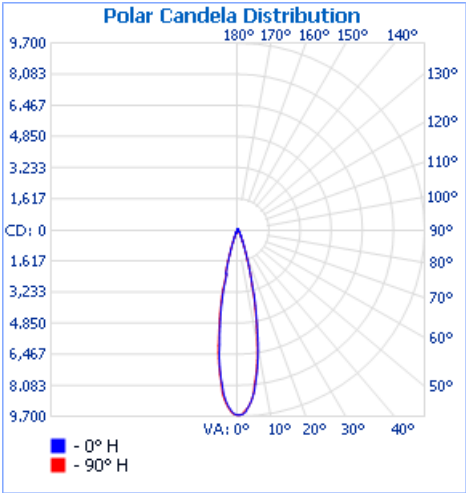

Key Features

- Die-cast aluminium housing & tempered glass
- IP66 rating for outdoor use
- Available with standard 20° or 40° beams
- Auto-ranging 100V – 240V 50 / 60Hz input
- DMX-512 control
- 3-Year Warranty

Product Data

Height	275 mm (10.8in), including surface mount base
Width	353 mm (13.9in)
Depth	90.6 mm (3.57in), excluding mounting base
Mounting	Integrated tilting surface-mount base
Source	High-brightness Red, Green and Blue LEDs
Standard Beam Angles	20° or 40°
Output Luminous Flux	1,800 lumens all colors on full
Lumen Maintenance	50,000 hrs L ₅₀ at 25°C
Housing	Die Cast Aluminum, powder-coated finish RAL7043
Weight	5.75 kg
Connector	3-conductor whip for power, 1.5m (5ft) long 2-pair twisted whip for data, 1.5m (5ft) long
Lens	Tempered glass
Control	DMX-512 control, 3 addresses per fixture
Input Voltage	100V – 240 VAC, 50 / 60Hz
Power Consumption	72W
Temperature Range	-20°C to 40°C (-4°F ~104°F) start-up temperature -40°C to 40°C (-40°F ~104°F) operating temperature
Protection Rating	IP66, Wet location listed, IK06
Certifications	UL / cUL, FCC Class A, CE, CB, CQC, PSE
Warranty	3 Years

Photometrics (Per IESNA LM-79):

Vaya Flood MP RGB, 20deg

Polar Candela Distribution

Illuminance at a Distance

	Center Beam LUX		Beam Width	
8.3M	138.66 LUX		3.4M	3.4M
16.7M	34.66 LUX		6.7M	6.8M
25.0M	15.41 LUX		10.1M	10.1M
33.3M	8.67 LUX		13.4M	13.5M
41.7M	5.55 LUX		16.8M	16.9M
50.0M	3.85 LUX		20.1M	20.3M

■ Vert. Spread: 22.8° ■ Horiz. Spread: 22.9°

Im = 3.28ft

Vaya Flood MP RGB, 40deg

Polar Candela Distribution

Illuminance at a Distance

	Center Beam LUX		Beam Width	
8.3M	55.07 LUX		5.9M	5.6M
16.7M	13.77 LUX		11.9M	11.1M
25.0M	6.12 LUX		17.8M	16.7M
33.3M	3.44 LUX		23.7M	22.2M
41.7M	2.20 LUX		29.6M	27.8M
50.0M	1.53 LUX		35.6M	33.3M