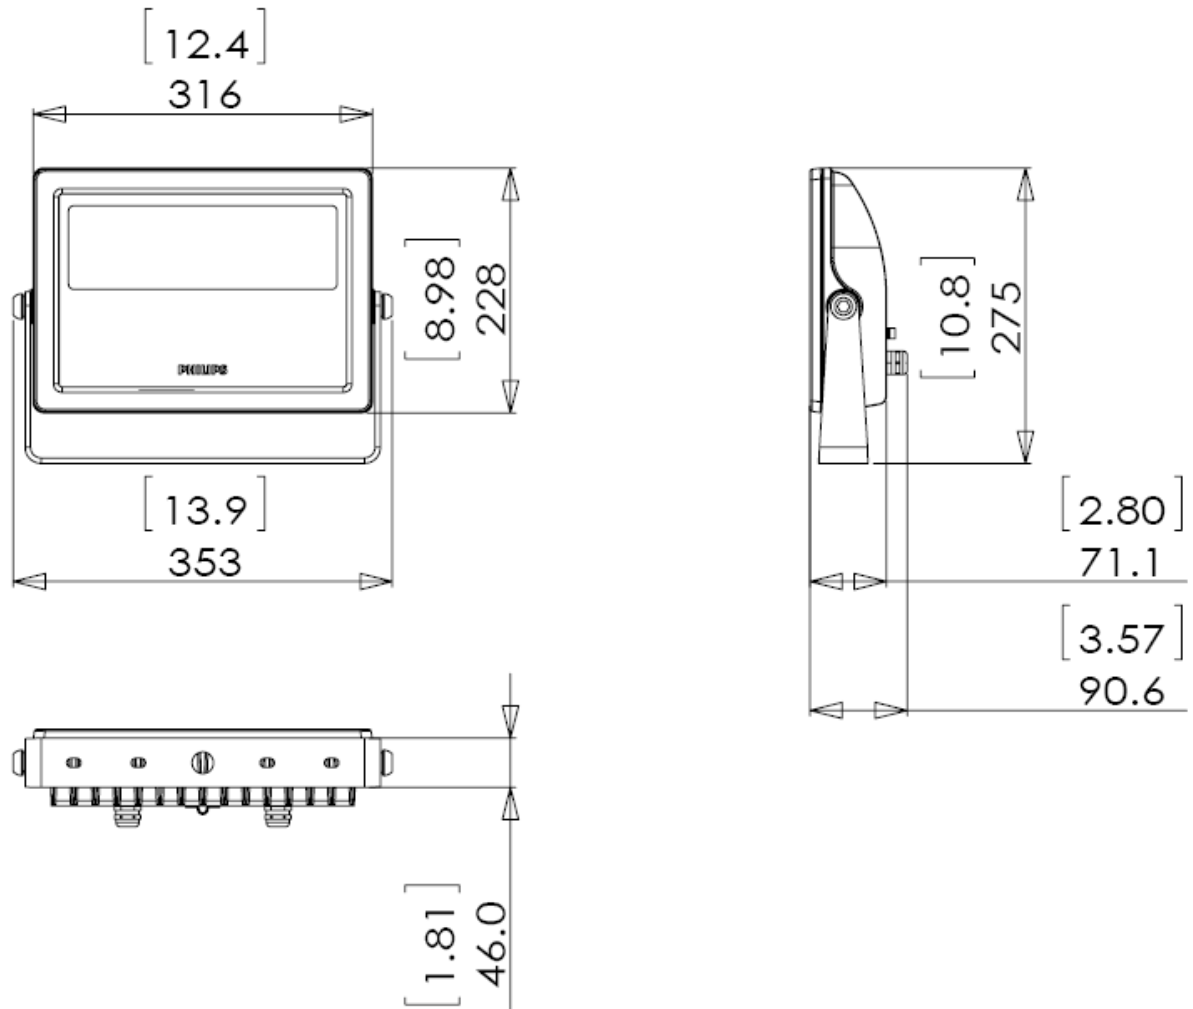

Product Data

Height	275 mm (10.8in), including surface mount base
Width	353 mm (13.9in)
Depth	90.6 mm (3.57in), excluding mounting base
Mounting	Integrated tilting surface-mount base
Source	High-brightness Red, Green and Blue LEDs
Standard Beam Angles	20° or 40°
Output Luminous Flux	1,800 lumens all colors on full
Lumen Maintenance	50,000 hrs L ₅₀ at 25°C
Housing	Die Cast Aluminum, powder-coated finish RAL7043
Weight	5.75 kg
Connector	3-conductor whip for power, 1.5m (5ft) long 2-pair twisted whip for data, 1.5m (5ft) long
Lens	Tempered glass
Control	DMX-512 control, 3 addresses per fixture
Input Voltage	100V – 240 VAC, 50 / 60Hz
Power Consumption	72W
Temperature Range	-20°C to 40°C (-4°F ~104°F) start-up temperature -40°C to 40°C (-40°F ~104°F) operating temperature
Protection Rating	IP66, Wet location listed, IK06
Certifications	UL / cUL, FCC Class A, CE, CB, CQC, PSE
Warranty	3 Years

Photometrics (Per IESNA LM-79):

Vaya Flood MP RGB, 20deg

Polar Candela Distribution

Illuminance at a Distance

	Center Beam LUX		Beam Width	
8.3M	138.66 LUX		3.4M	3.4M
16.7M	34.66 LUX		6.7M	6.8M
25.0M	15.41 LUX		10.1M	10.1M
33.3M	8.67 LUX		13.4M	13.5M
41.7M	5.55 LUX		16.8M	16.9M
50.0M	3.85 LUX		20.1M	20.3M

■ Vert. Spread: 22.8° ■ Horiz. Spread: 22.9°

Im = 3.28ft

Vaya Flood MP RGB, 40deg

Polar Candela Distribution

Illuminance at a Distance

	Center Beam LUX		Beam Width	
8.3M	55.07 LUX		5.9M	5.6M
16.7M	13.77 LUX		11.9M	11.1M
25.0M	6.12 LUX		17.8M	16.7M
33.3M	3.44 LUX		23.7M	22.2M
41.7M	2.20 LUX		29.6M	27.8M
50.0M	1.53 LUX		35.6M	33.3M

■ Vert. Spread: 39.2° ■ Horiz. Spread: 36.9°

Im = 3.28ft

Dimensions:

Ordering Codes:

Product	Philips I2NC	Item Number	Beam Angle	Certification
Vaya Flood MP RGB	910503702877	316-000008-01	20°	CE / CQC / PSE
Vaya Flood MP RGB	910503702878	316-000008-02	40°	CE / CQC / PSE
Vaya Flood MP RGB	910503702881	316-000008-05	20°	UL / cUL
Vaya Flood MP RGB	910503702882	316-000008-06	40°	UL / cUL