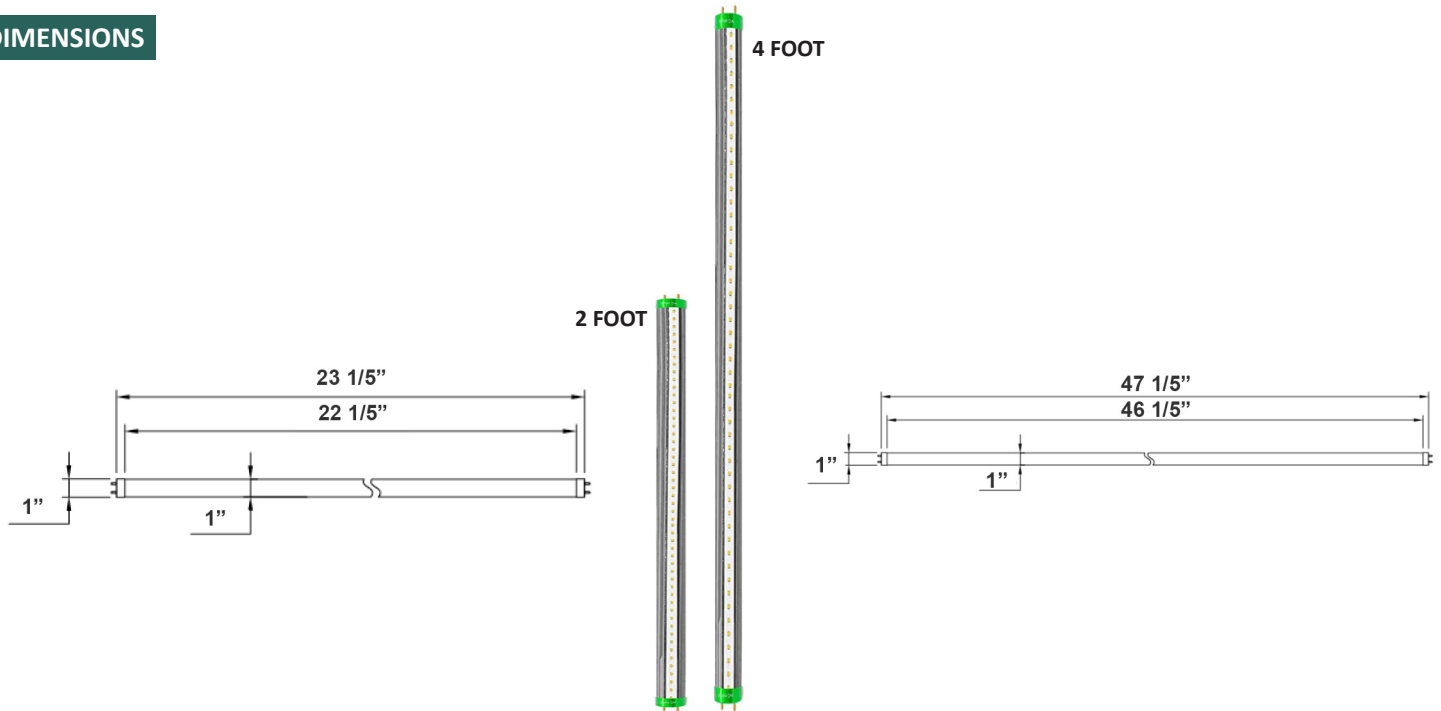

APPLICATION

- *Commercial spaces: Used in troffers and linear fixtures.*
- *Warehouses: Common in high bays and strip lighting.*

LED T8 Universal Retrofit Tube Bulbs

Search Code: SC7081

DIMENSIONS

DIAGRAM

Fig. A: Ballast Compatible - No Rewiring

Fig. B: Ballast Bypass - Single Sided Wiring

Fig. C: Ballast Bypass - Multiple Tubes

Fig. D: Ballast Bypass - Double Sided Wiring