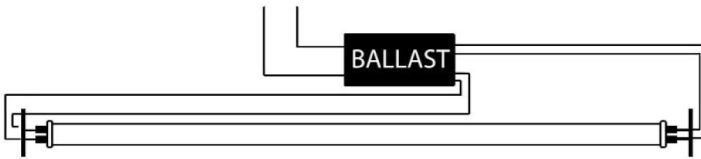

APPLICATION

- *Commercial spaces: Used in troffers and linear fixtures.*
- *Warehouses: Common in high bays and strip lighting.*

LED T8 Universal Retrofit Tube Bulbs

Search Code: SC7081

DIMENSIONS

DIAGRAM

Fig. A: Ballast Compatible - No Rewiring

Fig. B: Ballast Bypass - Single Sided Wiring

Fig. C: Ballast Bypass - Multiple Tubes

Fig. D: Ballast Bypass - Double Sided Wiring