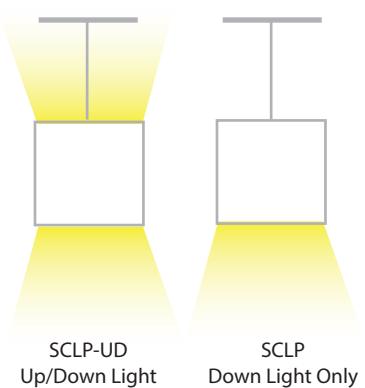

LED SUSPENDED LIGHTS

Certification

Description

- Voltage is 120~277VAC 50/60Hz
- Wattage: Up/Down: 40W/20W
- Ambient Temperature:
 - -13°F~104°F
 - Dimmable: 0~10V dimmable
- CRI:> 80
- Power Factor:>0.95
- Efficacy: 110LM/W
- IP Rating: IP20
- Life Span: 50,000 hours
- Housing: Anodized Aluminum
- Lens: Louver Lens
- 5-year warranty

Application

49.2" (L) x 11" (W) x 2.8" (H)

47.3" (L) x 9.3" (W) x 2.5" (H)

Included Accessories

Adjustable 6 ft Suspension Kit
Select a Y-Connector Key Hole Set

Adjustable 6 ft Suspension Kit
Select a Y-Connector Key Hole Set

LED Suspended Lights

Product Code	Color Temperature	Watt	Lumens
SCLP-UD-4FT-60W-30K-D	3000K Soft White	40W Up /20W Down	4400LM / 2200LM
SCLP-UD-4FT-60W-40K-D	4000K Cool White	40W Up /20W Down	4400LM / 2200LM
SCLP-UD-4FT-60W-50K-D	5000K Daylight	40W Up /20W Down	4400L / 2200L
SCLP-4FT-40W-35K-K	3000K Soft White	40W Downlight Only	4600 LM
SCLP-4FT-40W-40K-K	4000K Cool White	40W Downlight Only	4600 LM
SCLP-4FT-40W-50K-K	5000K Daylight	40W Downlight Only	4600 LM