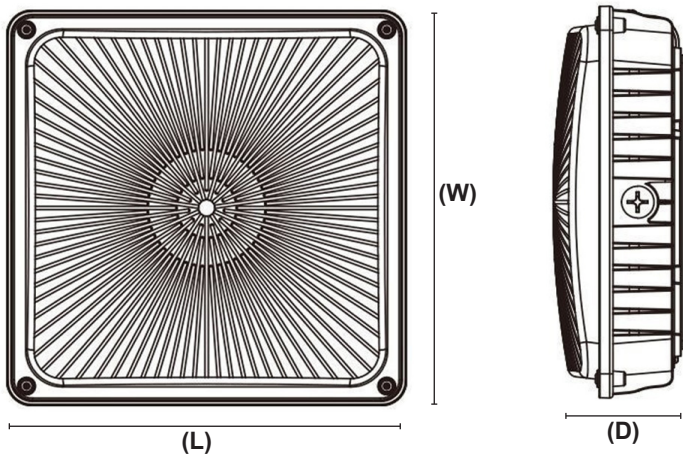

Square Garage LED Canopy Light Fixtures

Search Code: SC5676

FEATURES

- *High Efficiency: Up to 150 lm/W (On Select Models).*
- *Durable Construction: Sealed Die-cast profile aluminum heat sink and housing for optimal heat dissipation. Impact-resistant polycarbonate lens with a bronze or white powder coat Finish.*
- *Emergency Battery-Backup and Occupancy Sensor options.*
- *Versatile Applications: Suitable for residential and commercial settings.*
- *Dimmable Options: 0-10V smooth dimming compatibility with dim-to-off. (70W Only)*
- *Wet Location Rated. For indoor or outdoor use.*
- *Quick and easy installation. Surface bracket included.*
- *Customizable Settings: Available in multiple wattages and color temperatures. Color temperature is adjustable on select models.*
- *Long Lifespan: Rated for up to 50,000 operational hours.*

Square Garage LED Canopy Light Fixtures

Search Code: SC5676

DIMENSIONS

Wattage	Color	Length	Width	Depth
40W	Bronze	9.57"	9.57"	3.07"
40W	White	9.56"	9.56"	3.68"
60W	Bronze	9.52"	9.52"	3.03"
60W	White	10.06"	10.06"	2.83"
70W	Bronze	10.06"	10.06"	2.83"
70W	White	10.06"	10.06"	2.83"
110W	Bronze	11.52"	11.52"	3.80"