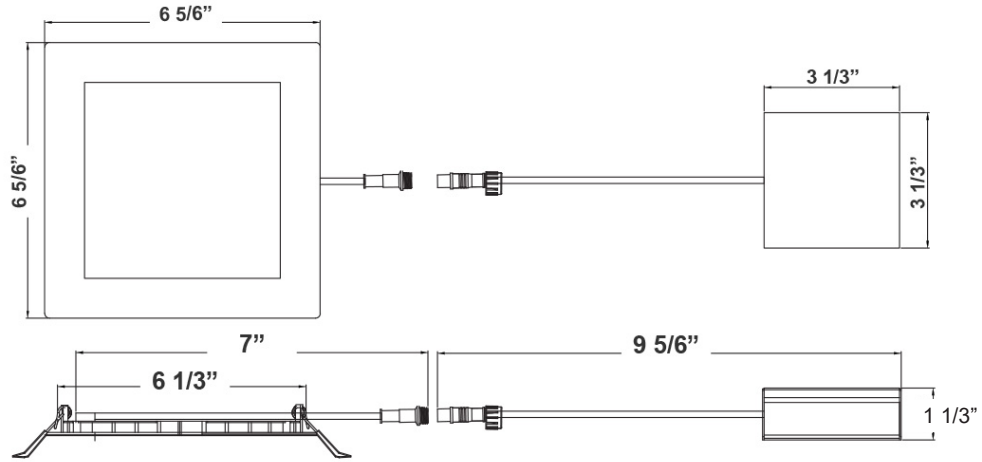

SPECIFICATIONS:

Product Code	Size	Wattage	Lumens	Color Temperature	Finish
SSL4-MCT5	4 Inch	9W	630LM	Color Tunable 27/30/35/40/50K	White
SSL6-MCT5	6 Inch	12W	1000LM	Color Tunable 27/30/35/40/50K	White
SSL8-MCT5	8 Inch	18W	1350LM	Color Tunable 27/30/35/40/50K	White
SSL12-MCT5	12 Inch	24W	1800LM	Color Tunable 27/30/35/40/50K	White

LED SQUARE ULTRA SLIM RECESSED LIGHTS

SSL SERIES

SSL4 DIMENSION~

4 3/4" x 3 1/3"

SSL6 DIMENSIONS:

6 5/6" x 3 1/3"

SSL8 DIMENSIONS:

7.9" x 7.9"

LED SQUARE ULTRA SLIM RECESSED LIGHTS

SSL SERIES

SSL12 DIMENSIONS:

11 13/16" x 11 13/16"