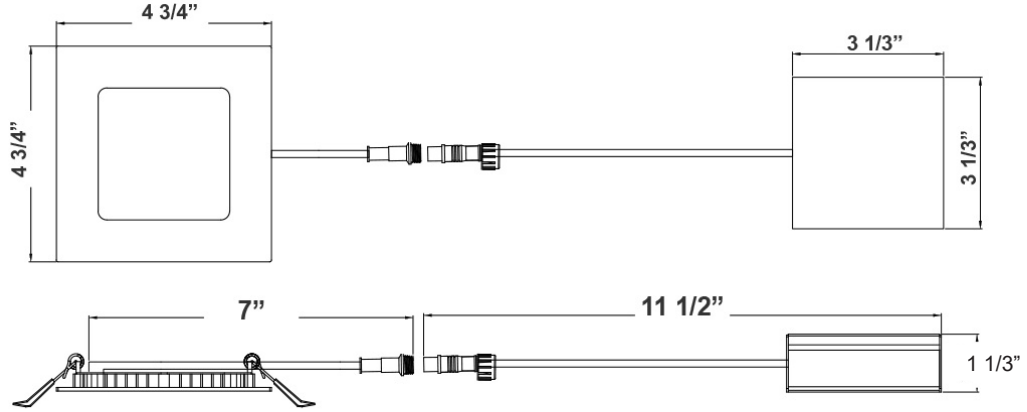

SPECIFICATIONS:

Product Code	Size	Wattage	Lumens	Color Temperature	Finish
SSL4-MCT5	4 Inch	9W	630LM	Color Tunable 27/30/35/40/50K	White
SSL6-MCT5	6 Inch	12W	1000LM	Color Tunable 27/30/35/40/50K	White
SSL8-MCT5	8 Inch	18W	1350LM	Color Tunable 27/30/35/40/50K	White
SSL12-MCT5	12 Inch	24W	1800LM	Color Tunable 27/30/35/40/50K	White

LED SQUARE ULTRA SLIM RECESSED LIGHTS

SSL SERIES

SSL4 DIMENSION~

4 3/4" x 3 1/3"

SSL6 DIMENSIONS:

6 5/6" x 3 1/3"

SSL8 DIMENSIONS:

7.9" x 7.9"

LED SQUARE ULTRA SLIM RECESSED LIGHTS

SSL SERIES

SSL12 DIMENSIONS:

11 13/16" x 11 13/16"