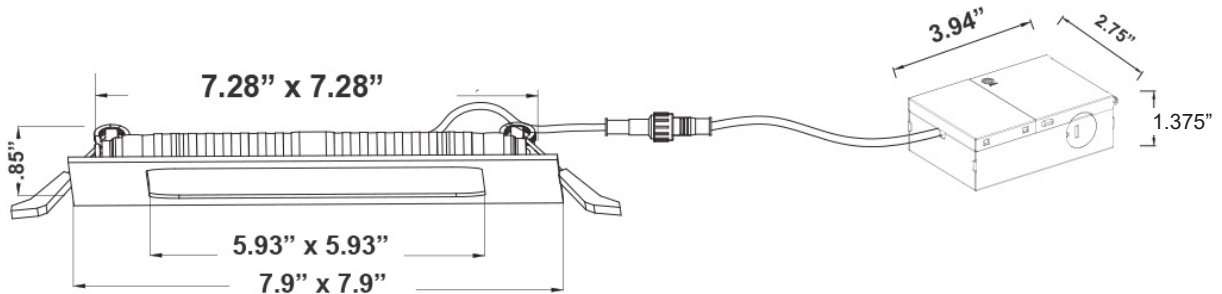

LED SQUARE ULTRA SLIM RECESSED LIGHTS

SSL SERIES

SSL4 DIMENSION~

4 3/4" x 3 1/3"

SSL6 DIMENSIONS:

6 5/6" x 3 1/3"

SSL8 DIMENSIONS:

7.9" x 7.9"