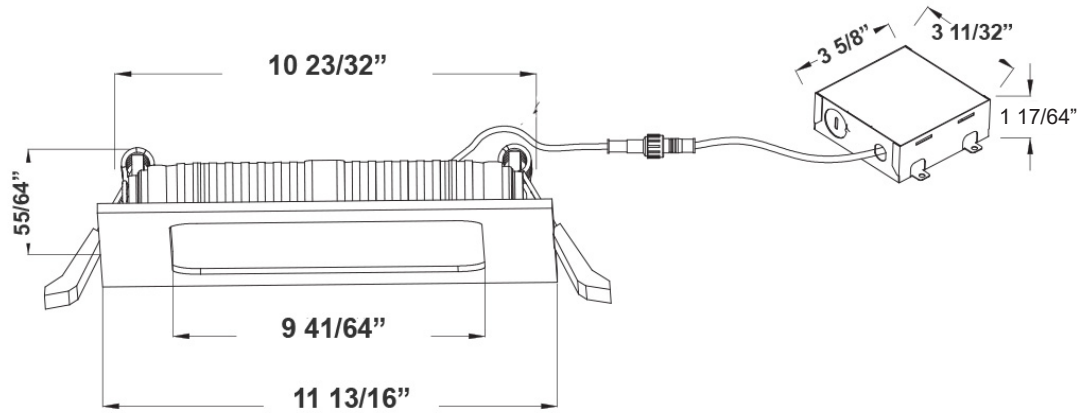

LED SQUARE ULTRA SLIM RECESSED LIGHTS

SSL SERIES

SSL4 DIMENSION~

4 3/4" x 3 1/3"

SSL6 DIMENSIONS:

6 5/6" x 3 1/3"

SSL8 DIMENSIONS:

7.9" x 7.9"

LED SQUARE ULTRA SLIM RECESSED LIGHTS

SSL SERIES

SSL12 DIMENSIONS:

11 13/16" x 11 13/16"