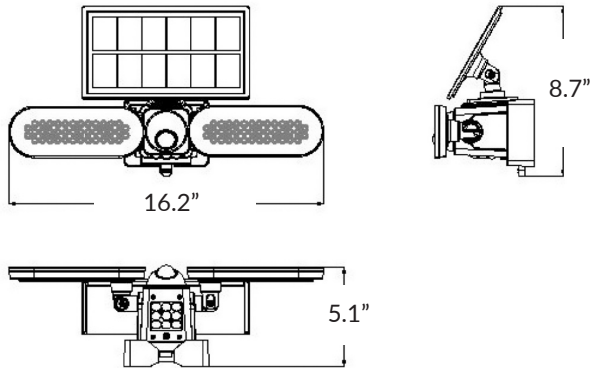

LED SATELLITE SOLAR WALL LIGHTS

SEARCH CODE: SC12956

FEATURES:

- Futuristic modern style
- Easy to mount lightweight material with 3 head design
- Two optional working modes
- 360° Fully adjustable left and right wing lights
- Multi color temperature selectable 30K/40K/60K
- Wide PIR sensor can detect motion up to 120°
- 0-45° adjustable solar panel
- ON and OFF switch located at the bottom of the fixture
- Ultra bright Dual-Chip LEDs
- Long lasting Li-ion battery pack
- Built to last, this solar light is anti-UV, Dust, fire and water proof
- Mounting height: up to 9 Feet with wide 140° beam angle

DIMENSIONS:

APPLICATION:

- Rooftop
- Warehouse
- Garage
- Driveway
- Storage shed
- Parking Lots
- Garden Areas

WARRANTY & LISTINGS:

- 3-year warranty
- IP 65 Waterproof
- 25,000 hour rated life

ELECTRICAL: