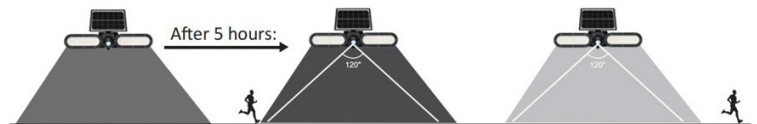

Keep Light Mode

Automatically lights up at night, keeps 60% brightness for 5 hours, after 5 hours light turns to auto sensor mode

SPECIFICATIONS:

Product Code	Wattage	Lumens	Finish	Color Temperature
SOL-WL-15W-MCT	15W	1,400LM	Black	Color Selectable 30K/40K/60K