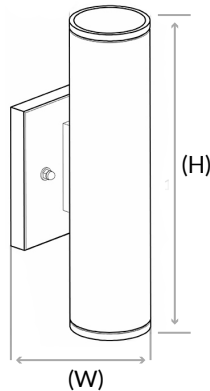

TURTLE FRIENDLY WALL DOWN LIGHTS

QUICK SEARCH: SC1437

FEATURES:

- Uses (1) BR-30 bulb up to 75 watts for the small unit, or (2) BR-30 bulbs up to 65 watts each for the larger model (install with amber bulbs for turtle friendly applications and compliance.)
- Suitable for use indoors or outdoors (for outdoor applications using LED, confirm the bulb is wet location rated prior to installation)
- Excellent for coastal areas- non corrosive components withstand salt, wind, water and sun damage
- Polycarbonate Construction
- E26 base ceramic sockets
- Powder coat finish in Black or White option
- The back plate covers a standard 4" recessed outlet box: 4.5" W

DIMENSIONS:

WARRANTY & LISTINGS:

- 1-year warranty
- Dark Sky compliant Down Light Only
- Wet Location
- UL-CUL Listed

ELECTRICAL:

- Voltage: 120V
- Sockets prewired
- Lead wire length: 6 inches

SPECIFICATION:

Product Code	Wattage	Finish	Dimensions
P5712-31	75W Downlight	Black	5" (W) x 7-1/4" (H)
P5713-31	(2) 65W Up/Downlight	Black	5" (W) x 14" (H)
P5712-30	75W Downlight	White	5" (W) x 7-1/4" (H)
P5713-30	(2) 65W Up/Downlight	White	5" (W) x 14" (H)