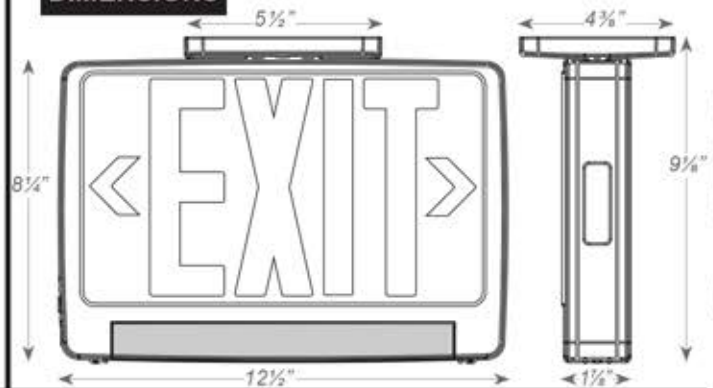

DIMENSIONS

CLPU

ORDERING INFORMATION

Sample Part Number: **CLPU-1-R-W-RC**

MODEL	No. of FACES	LETTER COLOR	HOUSING COLOR	OPTIONS					
CLPU	1	Single Face	R Red	W White	RC	Remote Capable (standard)	SDT	Self-diagnostics	
	2	Universal Single/Double	G Green	B Black			Custom	Custom Wording