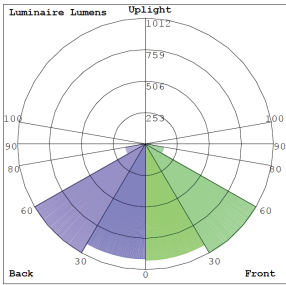

SPECIFICATION:

Wattage	Lumens	Equivalency	Color Temperature	Mount
6 Watt	550LM	50 INC	5000K Daylight 3000K Soft White	1/2 Knuckle Mount
12 Watt	1,300LM	100 INC	5000K Daylight 3000K Soft White	1/2 Knuckle Mount
24 Watt	2,500LM	150 HID	5000K Daylight 3000K Soft White	1/2 Knuckle Mount
32 Watt	3,500LM	250 HID	5000K Daylight 3000K Soft White	1/2 Knuckle Mount

24W PHOTOMETRICS:

BUG Rating: B2-U1-G1

Area 35'x 35' Mounting Height: 9'

LED LOW VOLTAGE BULLET FLOOD LIGHTS

QUICK SEARCH CODE: SC10495

32W PHOTOMETRICS:

BUG Rating: B2-U1-G0

Area 40'x 40' Mounting Height: 9'

6W DIMENSIONS:

12W & 24W DIMENSIONS:

32W DIMENSIONS: