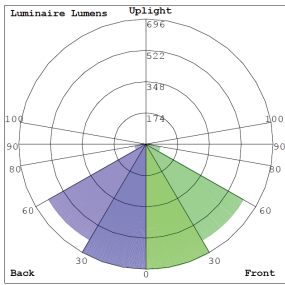

SPECIFICATION:

Wattage	Lumens	Equivalency	Color Temperature	Mount
6 Watt	550LM	50 INC	5000K Daylight 3000K Soft White	1/2 Knuckle Mount
12 Watt	1,300LM	100 INC	5000K Daylight 3000K Soft White	1/2 Knuckle Mount
24 Watt	2,500LM	150 HID	5000K Daylight 3000K Soft White	1/2 Knuckle Mount
32 Watt	3,500LM	250 HID	5000K Daylight 3000K Soft White	1/2 Knuckle Mount

LED LOW VOLTAGE BULLET FLOOD LIGHTS

QUICK SEARCH CODE: SC10495

6W PHOTOMETRICS:

BUG Rating: B1-U1-G0

Area 30'x 30' Mounting Height: 9'

12W PHOTOMETRICS:

BUG Rating: B2-U1-G1

Area 35'x 35' Mounting Height: 9'