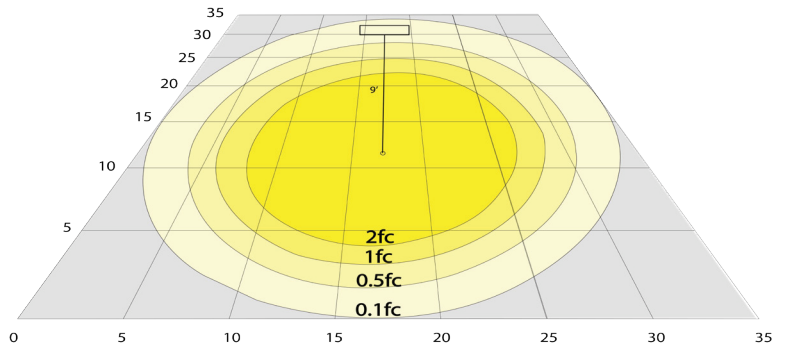

Area 35'x 35' Mounting Height: 9'