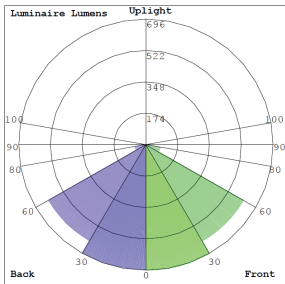

24W PHOTOMETRICS:

BUG Rating: B2-U1-G1