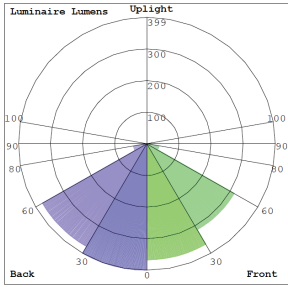

LED LOW VOLTAGE BULLET FLOOD LIGHTS

QUICK SEARCH CODE: SC10495

FEATURES:

- Lens Type: Plaid Tempered Glass + Aluminum Reflectors
- 35° beam angle
- Housing: Cast aluminum with powder coat finish (Bronze)
- Mounting: 1/2" Threaded Knuckle Stem
- Choose between 3000K soft white and 5000K daylight
- Solid State Lighting Technology for Long Life, No Maintenance Needed and High-Efficiency

SPECIFICATION:

Wattage	Lumens	Equivalency	Color Temperature	Mount
6 Watt	550LM	50 INC	5000K Daylight 3000K Soft White	1/2 Knuckle Mount
12 Watt	1,300LM	100 INC	5000K Daylight 3000K Soft White	1/2 Knuckle Mount
24 Watt	2,500LM	150 HID	5000K Daylight 3000K Soft White	1/2 Knuckle Mount
32 Watt	3,500LM	250 HID	5000K Daylight 3000K Soft White	1/2 Knuckle Mount

LED LOW VOLTAGE BULLET FLOOD LIGHTS

QUICK SEARCH CODE: SC10495

6W PHOTOMETRICS:

BUG Rating: B1-U1-G0

Area 30'x 30' Mounting Height: 9'

12W PHOTOMETRICS:

BUG Rating: B2-U1-G1

Area 35'x 35' Mounting Height: 9'