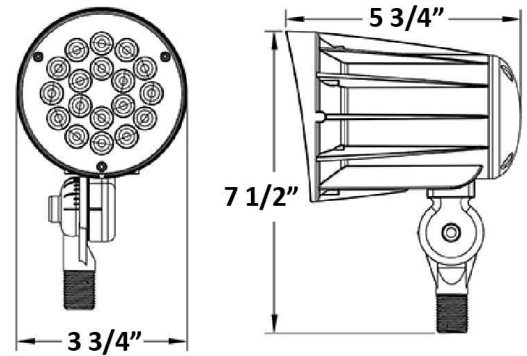

LED LOW VOLTAGE BULLET FLOOD LIGHTS

QUICK SEARCH CODE: SC10495

6W PHOTOMETRICS:

BUG Rating: B1-U1-G0

Area 30'x 30' Mounting Height: 9'

12W PHOTOMETRICS:

BUG Rating: B2-U1-G1

Area 35'x 35' Mounting Height: 9'

24W PHOTOMETRICS:

BUG Rating: B2-U1-G1

Area 35'x 35' Mounting Height: 9'

LED LOW VOLTAGE BULLET FLOOD LIGHTS

QUICK SEARCH CODE: SC10495

32W PHOTOMETRICS:

BUG Rating: B2-U1-G0

Area 40'x 40' Mounting Height: 9'

6W DIMENSIONS:

12W & 24W DIMENSIONS:

32W DIMENSIONS: