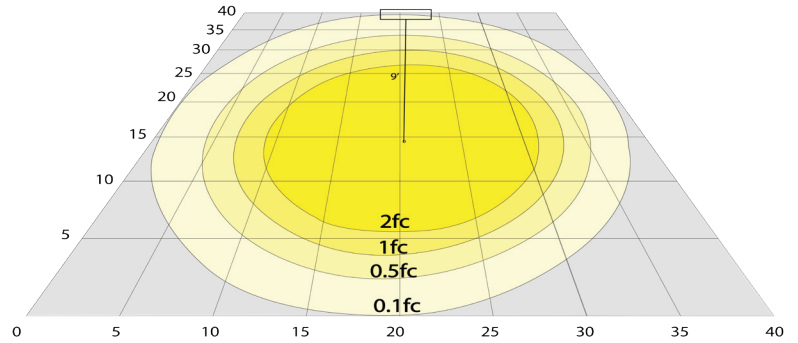

24W PHOTOMETRICS:

BUG Rating: B2-U1-G1

Area 35'x 35' Mounting Height: 9'

LED LOW VOLTAGE BULLET FLOOD LIGHTS

QUICK SEARCH CODE: SC10495

32W PHOTOMETRICS:

BUG Rating: B2-U1-G0

Area 40'x 40' Mounting Height: 9'

6W DIMENSIONS:

12W & 24W DIMENSIONS:

32W DIMENSIONS: