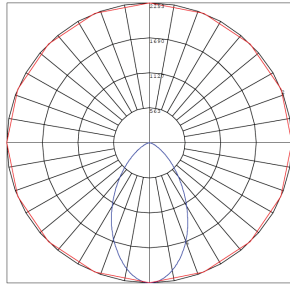

LED LOW VOLTAGE BULLET FLOOD LIGHTS

QUICK SEARCH CODE: SC10495

6W PHOTOMETRICS:

BUG Rating: B1-U1-G0

Area 30'x 30' Mounting Height: 9'

12W PHOTOMETRICS:

BUG Rating: B2-U1-G1

Area 35'x 35' Mounting Height: 9'