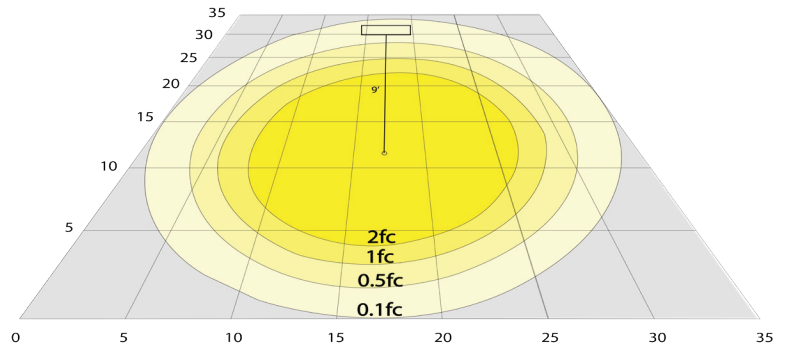

LED LOW VOLTAGE BULLET FLOOD LIGHTS

QUICK SEARCH CODE: SC10495

6W PHOTOMETRICS:

BUG Rating: B1-U1-G0

Area 30'x 30' Mounting Height: 9'

12W PHOTOMETRICS:

BUG Rating: B2-U1-G1

Area 35'x 35' Mounting Height: 9'