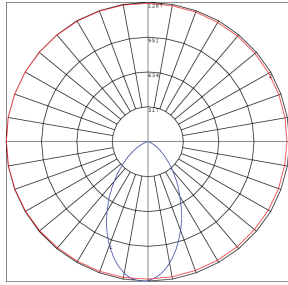

6W PHOTOMETRICS:

BUG Rating: B1-U1-G0