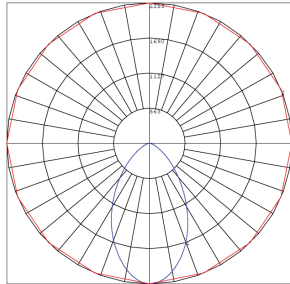

24W PHOTOMETRICS:

BUG Rating: B2-U1-G1