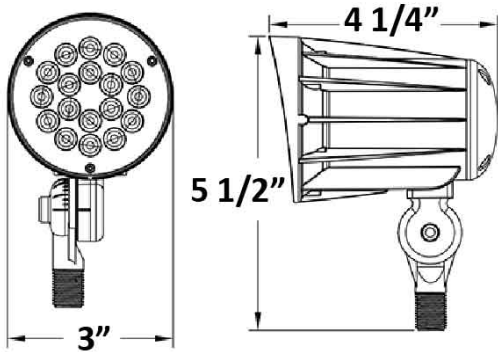

LED LOW VOLTAGE BULLET FLOOD LIGHTS

QUICK SEARCH CODE: SC10495

6W PHOTOMETRICS:

BUG Rating: B1-U1-G0

Area 30'x 30' Mounting Height: 9'

12W PHOTOMETRICS:

BUG Rating: B2-U1-G1

Area 35'x 35' Mounting Height: 9'

24W PHOTOMETRICS:

BUG Rating: B2-U1-G1

Area 35'x 35' Mounting Height: 9'

LED LOW VOLTAGE BULLET FLOOD LIGHTS

QUICK SEARCH CODE: SC10495

32W PHOTOMETRICS:

BUG Rating: B2-U1-G0

Area 40'x 40' Mounting Height: 9'

6W DIMENSIONS:

12W & 24W DIMENSIONS:

32W DIMENSIONS: