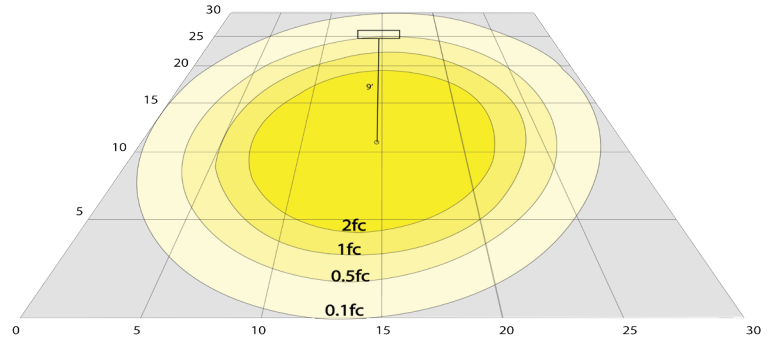

LED LOW VOLTAGE BULLET FLOOD LIGHTS

QUICK SEARCH CODE: SC10495

6W PHOTOMETRICS:

BUG Rating: B1-U1-G0

Area 30'x 30' Mounting Height: 9'

12W PHOTOMETRICS:

BUG Rating: B2-U1-G1

Area 35'x 35' Mounting Height: 9'