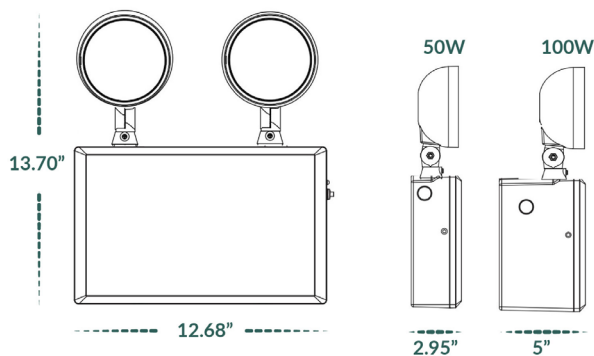

DIMENSIONS:

WARRANTY / LISTINGS:

- 5-year warranty on electronics and housing. The battery is pro-rated for 2 years
- Regulatory Compliance: Meets UL924, NFPA 101 Life Safety Code, NEC, OSHA, Local, and State Codes.
- UL Listing: UL Listed for damp locations 68°-104° (20°C - 40°C).

ELECTRICAL:

- **Dual Voltage:** Dual 120/277 voltage compatibility.
- **Code Compliance:** Charge rate/power "ON" LED indicator light and push-to-test switch for code compliance testing.
- **Battery Protection:** Low Voltage Disconnect (LVD) to prevent deep battery discharge.
- **Rechargeable Battery:** Maintenance-free, rechargeable sealed lead acid battery (6V/12V).
- **Emergency Power Transfer:** Internal solid-state transfer switch automatically connects the battery to lamp heads for 90-minute emergency illumination.
- **Quick Charging:** Fully automatic, two-rate charger recharges a discharged battery in 24 hours.

APPLICATION:

- Commercial
- Industrial
- Institutional spaces

SPECIFICATIONS:

Product Code	Wattage	Wattage Equivalent	Battery Back-up	Finish	Voltage
LEDXR610	12W	100W	90 Minutes	White	120-277V