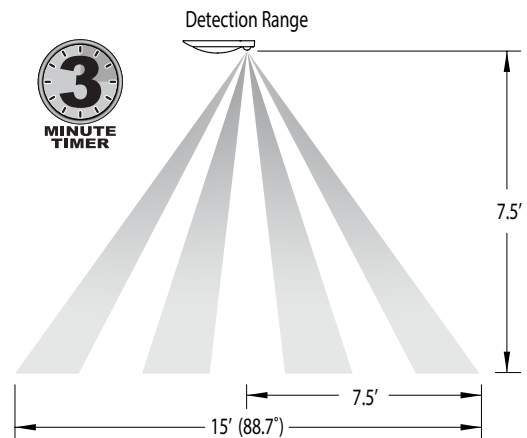

LED UTILITY CEILING LIGHT

QUICK SEARCH: SC10685

FEATURES:

- Integrated PIR Motion sensor
- Finish: White
- Integrated LED
- Polycarbonate lens for diffused soft light

APPLICATION:

- Hallways
- Closets
- Laundry rooms
- Small storage areas

DIMENSIONS:

WARRANTY & LISTINGS:

- 5-Year Warranty
- Energy Star
- ETL Listed
- RoHS Listed
- Damp Rated for indoor use

ELECTRICAL:

- Input Voltage: 120V
- CRI: 90

LIGHTING:

- Not dimmable
- Color temperature: 3000K Soft White
- Beam spread: 120°

DETECTION RANGE:

SPECIFICATION:

Product Code	Wattage	Lumens	Color Temperature	Dimensions
62-1681	16 Watt	1,300 Lumens	Color Selectable 30K/40K/50K	9.85" (W) x 1.53" (H)