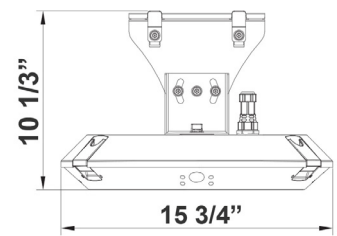

LED Area Post Light Fixture

Search Code: SC43739

AI DIMENSIONS

(W) 15 3/4" x (H) 21"
Inside Diameter: 2 3/4"

A2 DIMENSIONS

(D) 15 3/4" x (H) 21 1/5"
Inside Diameter: 3"

BM DIMENSIONS

(W) 5 1/2" x (H) 5 1/2"

CAT DIMENSIONS

(W) 15 3/4" x (H) 10 1/3"

CM DIMENSIONS

(W) 15 3/4" x (H) 4 3/5"

PM DIMENSIONS

(W) 15 3/4" x (D) 3" x (H) 1/2"

CM DIMENSIONS

(W) 21 1/2" x (H) 7 4/5"

SF DIMENSIONS

(W) 23" x (H) 4 4/5"
Inside Diameter: 2 3/4"