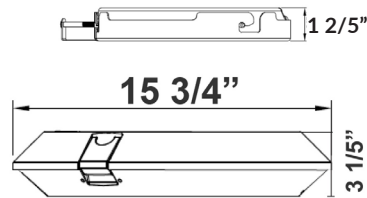

Product Code	Wattage	Lumens	Color Temperature	Mount
RAL60-MCTP-A1	18W/30W/45W/60W	Max 9000 LM	30K/40K/50K	Single Arm Mount For 2-3/8 Inch Poles
RAL60-MCTP-A2	18W/30W/45W/60W	Max 9000 LM	30K/40K/50K	Double Arm Mount For 2-3/8 Inch Poles
RAL60-MCTP-PWM	18W/30W/45W/60W	Max 9000 LM	30K/40K/50K	Pole/Wall Mount
RAL60-MCTP-SF	18W/30W/45W/60W	Max 9000 LM	30K/40K/50K	Slipfitter Mount For 2-3/8 Inch Poles
RAL60-MCTP-BM	18W/30W/45W/60W	Max 9000 LM	30K/40K/50K	Bell Arm Mount For 2-3/8 Inch Poles
RAL60-MCTP-CM	18W/30W/45W/60W	Max 9000 LM	30K/40K/50K	Ceiling Mount
RAL60-MCTP-PM75	18W/30W/45W/60W	Max 9000 LM	30K/40K/50K	Pipe Mount with 3/4" Hub
RAL60-MCTP-CAT	18W/30W/45W/60W	Max 9000 LM	30K/40K/50K	Catenary Suspension Mount
RAL75-MCTP-A1	22W/37W/56W/75W	Max 10,200 LM	40K/50K	Single Arm Mount For 2-3/8 Inch Poles
RAL75-MCTP-A2	22W/37W/56W/75W	Max 10,200 LM	40K/50K	Double Arm Mount For 2-3/8 Inch Poles
RAL75-MCTP-PWM	22W/37W/56W/75W	Max 10,200 LM	40K/50K	Pole/Wall Mount
RAL75-MCTP-SF	22W/37W/56W/75W	Max 10,200 LM	40K/50K	Slipfitter Mount For 2-3/8 Inch Poles
RAL75-MCTP-BM	22W/37W/56W/75W	Max 10,200 LM	40K/50K	Bell Arm Mount For 2-3/8 Inch Poles
RAL75-MCTP-CM	22W/37W/56W/75W	Max 10,200 LM	40K/50K	Ceiling Mount
RAL75-MCTP-PM75	22W/37W/56W/75W	Max 10,200 LM	40K/50K	Pipe Mount with 3/4" Hub
RAL75-MCTP-CAT	22W/37W/56W/75W	Max 10,200 LM	40K/50K	Catenary Suspension Mount

LED Area Post Light Fixture

Search Code: SC43739

AI DIMENSIONS

(W) 15 3/4" x (H) 21"
Inside Diameter: 2 3/4"

A2 DIMENSIONS

(D) 15 3/4" x (H) 21 1/5"
Inside Diameter: 3"

BM DIMENSIONS

(W) 5 1/2" x (H) 5 1/2"

CAT DIMENSIONS

(W) 15 3/4" x (H) 10 1/3"

CM DIMENSIONS

(W) 15 3/4" x (H) 4 3/5"

PM DIMENSIONS

(W) 15 3/4" x (D) 3" x (H) 1/2"

CM DIMENSIONS

(W) 21 1/2" x (H) 7 4/5"

SF DIMENSIONS

(W) 23" x (H) 4 4/5"
Inside Diameter: 2 3/4"