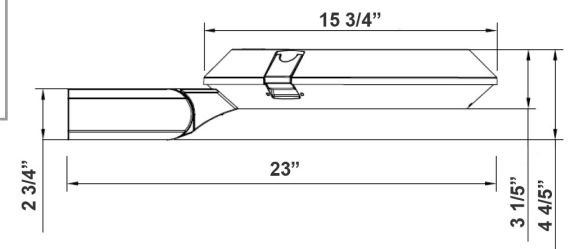

Product Code	Wattage	Lumens	Color Temperature	Mount
RAL60-MCTP-A1	18W/30W/45W/60W	Max 9000 LM	30K/40K/50K	Single Arm Mount For 2-3/8 Inch Poles
RAL60-MCTP-A2	18W/30W/45W/60W	Max 9000 LM	30K/40K/50K	Double Arm Mount For 2-3/8 Inch Poles
RAL60-MCTP-PWM	18W/30W/45W/60W	Max 9000 LM	30K/40K/50K	Pole/Wall Mount
RAL60-MCTP-SF	18W/30W/45W/60W	Max 9000 LM	30K/40K/50K	Slipfitter Mount For 2-3/8 Inch Poles
RAL60-MCTP-BM	18W/30W/45W/60W	Max 9000 LM	30K/40K/50K	Bell Arm Mount For 2-3/8 Inch Poles
RAL60-MCTP-CM	18W/30W/45W/60W	Max 9000 LM	30K/40K/50K	Ceiling Mount
RAL60-MCTP-PM75	18W/30W/45W/60W	Max 9000 LM	30K/40K/50K	Pipe Mount with 3/4" Hub
RAL60-MCTP-CAT	18W/30W/45W/60W	Max 9000 LM	30K/40K/50K	Catenary Suspension Mount
RAL75-MCTP-A1	22W/37W/56W/75W	Max 10,200 LM	40K/50K	Single Arm Mount For 2-3/8 Inch Poles
RAL75-MCTP-A2	22W/37W/56W/75W	Max 10,200 LM	40K/50K	Double Arm Mount For 2-3/8 Inch Poles
RAL75-MCTP-PWM	22W/37W/56W/75W	Max 10,200 LM	40K/50K	Pole/Wall Mount
RAL75-MCTP-SF	22W/37W/56W/75W	Max 10,200 LM	40K/50K	Slipfitter Mount For 2-3/8 Inch Poles
RAL75-MCTP-BM	22W/37W/56W/75W	Max 10,200 LM	40K/50K	Bell Arm Mount For 2-3/8 Inch Poles
RAL75-MCTP-CM	22W/37W/56W/75W	Max 10,200 LM	40K/50K	Ceiling Mount
RAL75-MCTP-PM75	22W/37W/56W/75W	Max 10,200 LM	40K/50K	Pipe Mount with 3/4" Hub
RAL75-MCTP-CAT	22W/37W/56W/75W	Max 10,200 LM	40K/50K	Catenary Suspension Mount

LED Area Post Light Fixture

Search Code: SC43739

AI DIMENSIONS

(W) 15 3/4" x (H) 21"
Inside Diameter: 2 3/4"

A2 DIMENSIONS

(D) 15 3/4" x (H) 21 1/5"
Inside Diameter: 3"

BM DIMENSIONS

(W) 5 1/2" x (H) 5 1/2"

CAT DIMENSIONS

(W) 15 3/4" x (H) 10 1/3"

CM DIMENSIONS

(W) 15 3/4" x (H) 4 3/5"

PM DIMENSIONS

(W) 15 3/4" x (D) 3" x (H) 1/2"

CM DIMENSIONS

(W) 21 1/2" x (H) 7 4/5"

SF DIMENSIONS

(W) 23" x (H) 4 4/5"
Inside Diameter: 2 3/4"