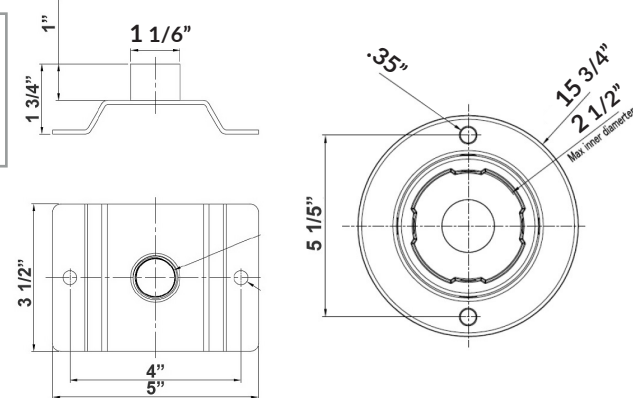

Product Code	Wattage	Lumens	Color Temperature	Mount
RAL60-MCTP-A1	18W/30W/45W/60W	Max 9000 LM	30K/40K/50K	Single Arm Mount For 2-3/8 Inch Poles
RAL60-MCTP-A2	18W/30W/45W/60W	Max 9000 LM	30K/40K/50K	Double Arm Mount For 2-3/8 Inch Poles
RAL60-MCTP-PWM	18W/30W/45W/60W	Max 9000 LM	30K/40K/50K	Pole/Wall Mount
RAL60-MCTP-SF	18W/30W/45W/60W	Max 9000 LM	30K/40K/50K	Slipfitter Mount For 2-3/8 Inch Poles
RAL60-MCTP-BM	18W/30W/45W/60W	Max 9000 LM	30K/40K/50K	Bell Arm Mount For 2-3/8 Inch Poles
RAL60-MCTP-CM	18W/30W/45W/60W	Max 9000 LM	30K/40K/50K	Ceiling Mount
RAL60-MCTP-PM75	18W/30W/45W/60W	Max 9000 LM	30K/40K/50K	Pipe Mount with 3/4" Hub
RAL60-MCTP-CAT	18W/30W/45W/60W	Max 9000 LM	30K/40K/50K	Catenary Suspension Mount
RAL75-MCTP-A1	22W/37W/56W/75W	Max 10,200 LM	40K/50K	Single Arm Mount For 2-3/8 Inch Poles
RAL75-MCTP-A2	22W/37W/56W/75W	Max 10,200 LM	40K/50K	Double Arm Mount For 2-3/8 Inch Poles
RAL75-MCTP-PWM	22W/37W/56W/75W	Max 10,200 LM	40K/50K	Pole/Wall Mount
RAL75-MCTP-SF	22W/37W/56W/75W	Max 10,200 LM	40K/50K	Slipfitter Mount For 2-3/8 Inch Poles
RAL75-MCTP-BM	22W/37W/56W/75W	Max 10,200 LM	40K/50K	Bell Arm Mount For 2-3/8 Inch Poles
RAL75-MCTP-CM	22W/37W/56W/75W	Max 10,200 LM	40K/50K	Ceiling Mount
RAL75-MCTP-PM75	22W/37W/56W/75W	Max 10,200 LM	40K/50K	Pipe Mount with 3/4" Hub
RAL75-MCTP-CAT	22W/37W/56W/75W	Max 10,200 LM	40K/50K	Catenary Suspension Mount

LED Area Post Light Fixture

Search Code: SC43739

AI DIMENSIONS

(W) 15 3/4" x (H) 21"
Inside Diameter: 2 3/4"

A2 DIMENSIONS

(D) 15 3/4" x (H) 21 1/5"
Inside Diameter: 3"

BM DIMENSIONS

(W) 5 1/2" x (H) 5 1/2"

CAT DIMENSIONS

(W) 15 3/4" x (H) 10 1/3"

CM DIMENSIONS

(W) 15 3/4" x (H) 4 3/5"

PM DIMENSIONS

(W) 15 3/4" x (D) 3" x (H) 1/2"

CM DIMENSIONS

(W) 21 1/2" x (H) 7 4/5"

SF DIMENSIONS

(W) 23" x (H) 4 4/5"
Inside Diameter: 2 3/4"