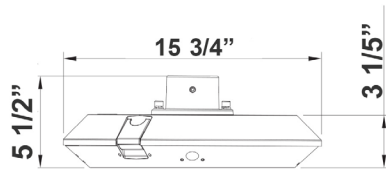

LED Area Post Light Fixture

Search Code: SC43739

AI DIMENSIONS

(W) 15 3/4" x (H) 21"
Inside Diameter: 2 3/4"

A2 DIMENSIONS

(D) 15 3/4" x (H) 21 1/5"
Inside Diameter: 3"

BM DIMENSIONS

(W) 5 1/2" x (H) 5 1/2"

CAT DIMENSIONS

(W) 15 3/4" x (H) 10 1/3"

CM DIMENSIONS

(W) 15 3/4" x (H) 4 3/5"

PM DIMENSIONS

(W) 15 3/4" x (D) 3" x (H) 1/2"

CM DIMENSIONS

(W) 21 1/2" x (H) 7 4/5"

SF DIMENSIONS

(W) 23" x (H) 4 4/5"
Inside Diameter: 2 3/4"