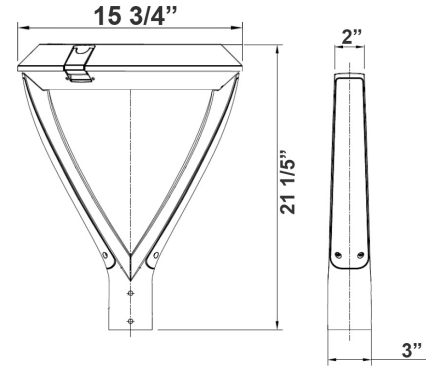

LED Area Post Light Fixture

Search Code: SC43739

AI DIMENSIONS

(W) 15 3/4" x (H) 21"
Inside Diameter: 2 3/4"

A2 DIMENSIONS

(D) 15 3/4" x (H) 21 1/5"
Inside Diameter: 3"

BM DIMENSIONS

(W) 5 1/2" x (H) 5 1/2"

CAT DIMENSIONS

(W) 15 3/4" x (H) 10 1/3"

CM DIMENSIONS

(W) 15 3/4" x (H) 4 3/5"

PM DIMENSIONS

(W) 15 3/4" x (D) 3" x (H) 1/2"

CM DIMENSIONS

(W) 21 1/2" x (H) 7 4/5"

SF DIMENSIONS

(W) 23" x (H) 4 4/5"
Inside Diameter: 2 3/4"