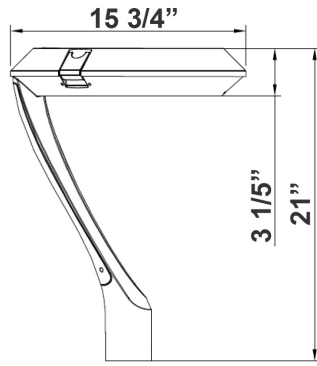

LED Area Post Light Fixture

Search Code: SC43739

AI DIMENSIONS

(W) 15 3/4" x (H) 21"
Inside Diameter: 2 3/4"

A2 DIMENSIONS

(D) 15 3/4" x (H) 21 1/5"
Inside Diameter: 3"

BM DIMENSIONS

(W) 5 1/2" x (H) 5 1/2"

CAT DIMENSIONS

(W) 15 3/4" x (H) 10 1/3"

CM DIMENSIONS

(W) 15 3/4" x (H) 4 3/5"

PM DIMENSIONS

(W) 15 3/4" x (D) 3" x (H) 1/2"

CM DIMENSIONS

(W) 21 1/2" x (H) 7 4/5"

SF DIMENSIONS

(W) 23" x (H) 4 4/5"
Inside Diameter: 2 3/4"