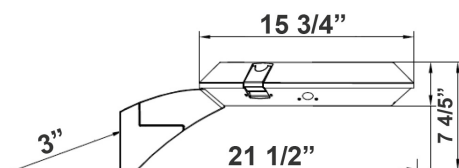

LED Area Post Light Fixture

Search Code: SC43739

AI DIMENSIONS

(W) 15 3/4" x (H) 21"
Inside Diameter: 2 3/4"

A2 DIMENSIONS

(D) 15 3/4" x (H) 21 1/5"
Inside Diameter: 3"

BM DIMENSIONS

(W) 5 1/2" x (H) 5 1/2"

CAT DIMENSIONS

(W) 15 3/4" x (H) 10 1/3"

CM DIMENSIONS

(W) 15 3/4" x (H) 4 3/5"

PM DIMENSIONS

(W) 15 3/4" x (D) 3" x (H) 1/2"

CM DIMENSIONS

(W) 21 1/2" x (H) 7 4/5"

SF DIMENSIONS

(W) 23" x (H) 4 4/5"
Inside Diameter: 2 3/4"