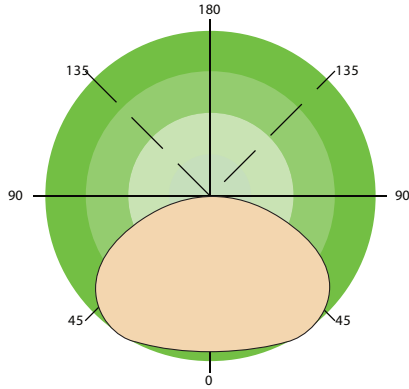

Choose Your Optical Distribution

The general distribution allows a wash of light in any application. In addition, we design an optics for parking garage.

General