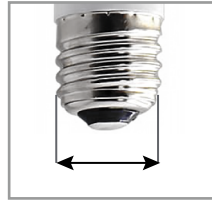

LED ADJUSTABLE Highbay Retrofit Bulbs

QS: SC6304

Mogul EX39 Base
1.5 inch

Medium E26 Base
1 inch

FEATURES:

- CRI: 80
- Voltage: 120-277
- Color temperature: warm white & daylight
- Beam Spread: 120°-150°-260°
- Environmentally friendly and safest way to upgrade existing HID bulbs

DIMENSIONS:

WARRANTY & LISTINGS:

- 3-year warranty
- UL Listed
- Damp Rated
- 35,000 hour rated life
- FCC Compliant
- RoHS Compliant
- DLC

MECHANICAL:

- Base: Mogul EX39 | Medium E26
- Housing Color: White
- -20C (-4F) to a maximum of +65C (+149F)
- Installation requirements: Ballast Bypass
- Operating frequency: 50/60 Hz