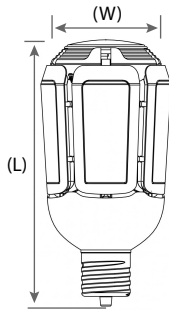

LED ADJUSTABLE Highbay Retrofit Bulbs

QS: SC6304

Mogul EX39 Base
1.5 inch

Medium E26 Base
1 inch

FEATURES:

- CRI: 80
- Voltage: 120-277
- Color temperature: warm white & daylight
- Beam Spread: 120°-150°-260°
- Environmentally friendly and safest way to upgrade existing HID bulbs

DIMENSIONS:

WARRANTY & LISTINGS:

- 3-year warranty
- UL Listed
- Damp Rated
- 35,000 hour rated life
- FCC Compliant
- RoHS Compliant
- DLC

MECHANICAL:

- Base: Mogul EX39 | Medium E26
- Housing Color: White
- -20C (-4F) to a maximum of +65C (+149F)
- Installation requirements: Ballast Bypass
- Operating frequency: 50/60 Hz

SPECIFICATION:

Product Code	Wattage	Lumens	Color Temperature	Base	Equivalency	Dimensions
S39750	30W	4200 LM	5000K	E26 Medium	150w HID	8.66" (L) x 4.65" (D)
S39768	30W	3840 LM	2700K	E26 Medium	150w HID	8.66" (L) x 4.65" (D)
S39751	40W	5600 LM	5000K	EX39 Mogul	175w HID	8.66" (L) x 4.65" (D)
S39798	40W	5120 LM	2700K	EX39 Mogul	175w HID	8.66" (L) x 4.65" (D)
S39752	60W	8400 LM	5000K	EX39 Mogul	250w HID	9.45" (L) x 4.96" (D)
S39799	60W	7680 LM	2700K	EX39 Mogul	250w HID	9.45" (L) x 4.96" (D)
S39769	75W	10500 LM	5000K	EX39 Mogul	400w HID	10.16" (L) x 4.96" (D)
S39679	90W	12600 LM	5000K	EX39 Mogul	600w HID	11.61" (L) x 5.51" (D)