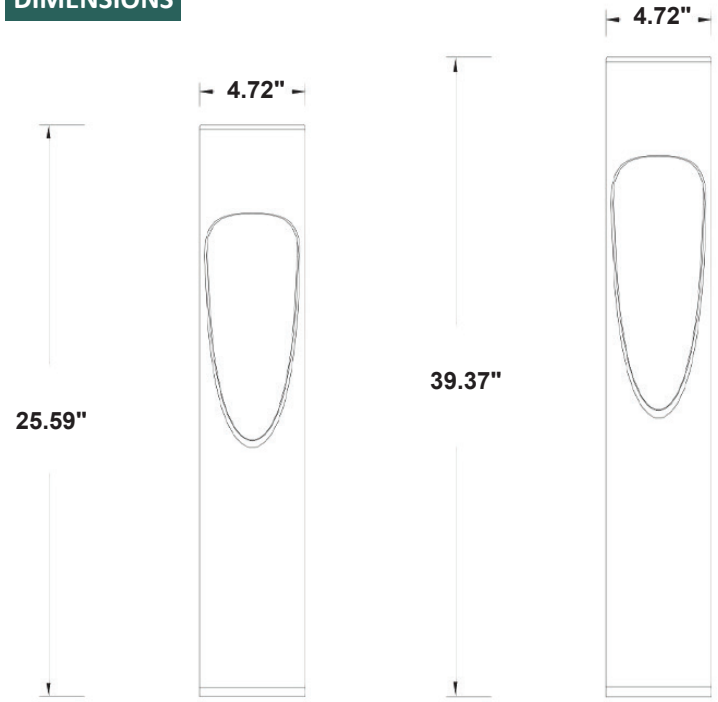

DIMENSIONS

ORDERING INFORMATION

Product Code	Height	Finish	Wattage	Lumens	Color Temperature
9212DCBZ26-15W-MCT-BK-K	26"	Black	15W	1500L	Selectable 30K/40K/50K
9212DCBZ26-15W-MCT-BR-K	26"	Bronze	15W	1500L	Selectable 30K/40K/50K
9212DCBZ40-15W-MCT-BR-K	40"	Bronze	15W	1500L	Selectable 30K/40K/50K
9212DCBZ40-15W-MCT-BK-K	40"	Black	15W	1500L	Selectable 30K/40K/50K