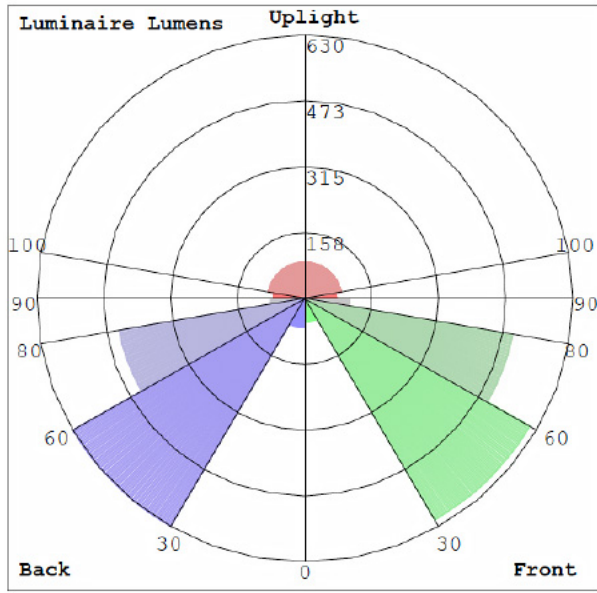

LED Garden Pathway Bollard Lights

Search Code: SC65678

PHOTOMETRICS

Area 75'x 65' Mounting Height: 4'