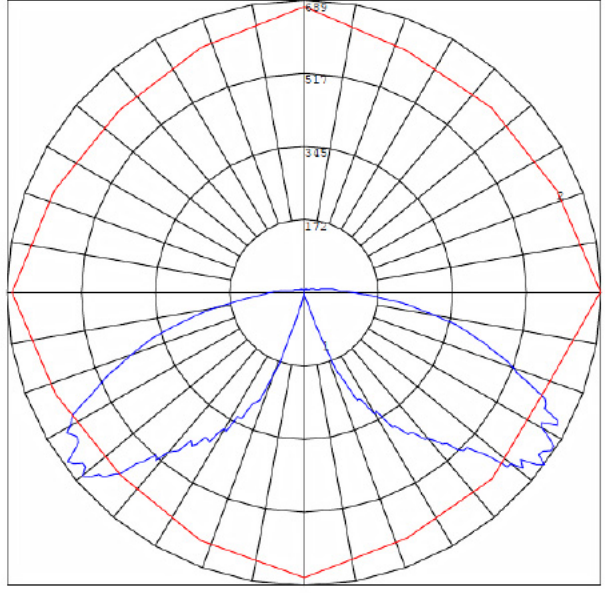

LED Garden Pathway Bollard Lights

Search Code: SC65678

PHOTOMETRICS

Area 75'x 65' Mounting Height: 4'