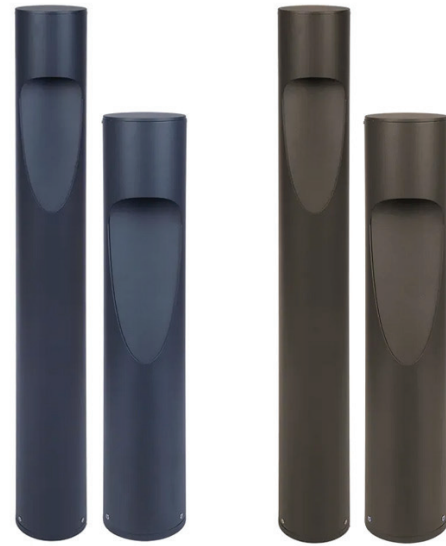

LED Garden Pathway Bollard Lights

Search Code: SC65678

FEATURES

- *Color Temperatures: Selectable between 3000K Soft White, 4000K Cool White, and 5000K Daylight (Selectable Switches inside fixture).*
- *Finish: Black or Bronze.*
- *Beam Angle: 160°*
- *Corrosion Resistant Aluminum Exterior.*
- *Available in two sizes: 26in and 40in tall.*
- *Anchor bolt included.*
- *IP65 Wet Location.*
- *Long lifespan of 50,000 operational hours.*

ELECTRICAL

- *Voltage: 120-277VAC.*
- *Wattage: 15W.*
- *Power Factor: >0.9*
- *Color Rendering Index: CRI >80.*
- *Efficacy: 100LM/W*
- *Operating temperature: 0-122° F*

APPLICATIONS

- *Pathways and Walkways.*
- *Landscape and Architectural Enhancement.*

ACCESSORIES

- *Anchor bolt*

Avail. In Black & Bronze Finish:

WARRANTY & LISTINGS

- *Warranty: 5 years (50,000 operational hours).*
- *Certifications: UL Listed, IP Rating: IP65 (Wet Location).*