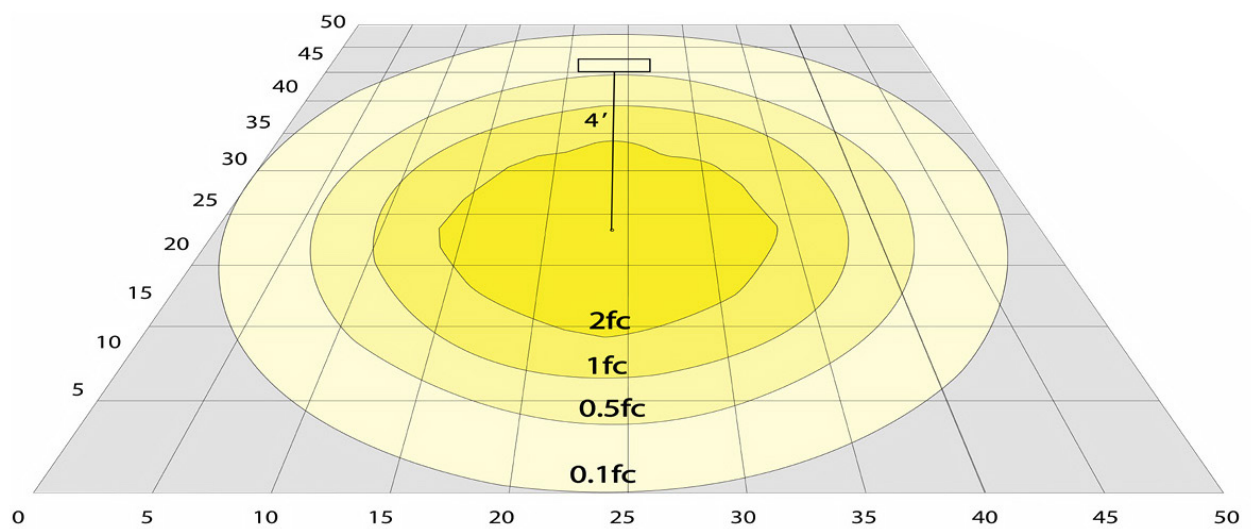

LED Garden Pathway Bollard Lights

Search Code: SC65678

PHOTOMETRICS

Area 75'x 65' Mounting Height: 4'