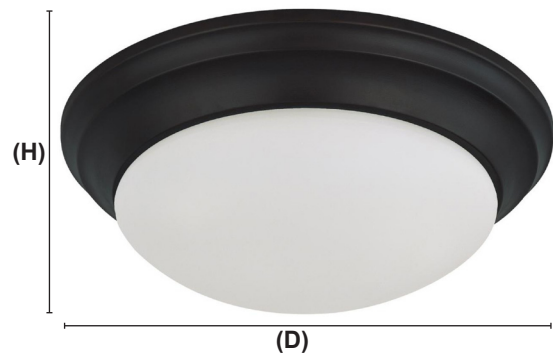

Dimmable LED Dome Ceiling Lights

Search Code: SC6865

FEATURES

- **Durable Construction:** Steel material with a frosted glass lens.
- **Versatile Applications:** Suitable for residential and commercial settings.
- **Dimmable Options:** Smooth dimming compatibility with leading-edge dimmers.
- **Customizable Settings:** Available in multiple wattages.
- **Two Sizes:** 12 or 14 inch options.
- **IP Rating:** IP20 damp location.
- **Contemporary style** available in brushed nickel and matte black.
- **Quick and easy installation.**
- **Color temperature:** 3000K Soft White.

MOUNTING

- **Standard surface mount installation to a junction box.**

DIMENSIONS

ORDERING INFORMATION

Product Code	Size	Wattage	Lumens	Finish	Dimensions
62-687	12"(D)	18W	1500L	Matte Black	12"(D) x 4.5"(H)
62-686	12"(D)	18W	1500L	Brushed Nickel	12"(D) x 4.5"(H)
62-689	14"(D)	25W	2100L	Matte Black	14"(D) x 5.5"(H)
62-688	14"(D)	25W	2100L	Brushed Nickel	14"(D) x 5.5"(H)