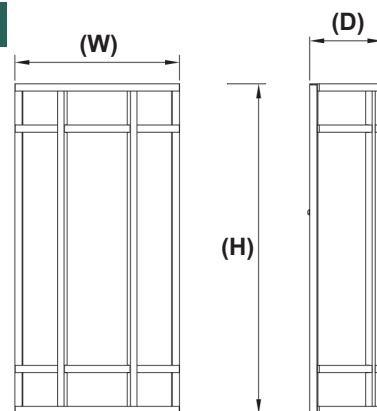

Decorative LED Wall Sconce

Search Code: SC10340

FEATURES

- **Durable Construction:** Die-cast aluminum housing with a bronze, silver, or black powder coat Finish.
- **Lens:** High-Transmission Frosted Plastic Lens with Excellent Distribution and Uniformity.
- **Direct replacement for Fluorescent.**
- **Full distribution LED luminaires.**
- **Dimming:** (Dual Function) Triac Dimmable at 120V & 0-10V Dimming at 120-277V.
- **Multi CCT:** Selectable CCTs Switch located on the LED Board.
- **Customizable Settings:** Multi color temperatures and multi watt on select models.
- **Versatile Applications:** Suitable for residential and commercial settings.
- **Wet Location Rated.**
- **Beam Angle:** 120°
- **Long Lifespan:** Rated for up to 50,000 operational hours.

ELECTRICAL

- **Input Voltage:** 120V or 120-277V.
- **CRI:** ≥80.
- **Power Factor:** >0.9
- **Efficacy:** 72 LPW
- **Operating Temperature Range:** (-17°C to 40°C) 0°F to 113°F.

APPLICATION

- Hotels.
- Motels.
- Hospitals.
- Hallways.
- Stairways.
- Dining areas.
- Meeting rooms.

Model	Width	Height	Depth
LDWS	7"	10"	3 3/4"
LDWSL	6"	18 1/2"	4"
LDWSXL	6"	24"	4"
LDWSCL	9"	18"	3 7/8"
LDWSCXL	9"	24"	3 7/8"

ORDERING INFORMATION

Product Code	Size	Wattage	Finish	Lumens	Color Temperature	Voltage	Dimmable	Accessories
LDWS-MCT-D-BZ	7"x10"	12W	Bronze	1200L	Selectable 27/30/35/40/50K	120V	TRIAC	As-Is None
LDWS-MCT-D-SIL	7"x10"	12W	Silver	1200L	Selectable 27/30/35/40/50K	120V	TRIAC	As-Is None
LDWS-MCT-D-BK	7"x10"	12W	Black	1200L	Selectable 27/30/35/40/50K	120V	TRIAC	As-Is None
LDWS-MCT-D-BZ-P	7"x10"	15W	Bronze	980L	Selectable 27/30/35/40/50K	120V	TRIAC	With Photocell
LDWS-MCT-D-SL-P	7"x10"	15W	Silver	980L	Selectable 27/30/35/40/50K	120V	TRIAC	With Photocell
LDWS-MCT-D-BK-P	7"x10"	15W	Black	980L	Selectable 27/30/35/40/50K	120V	TRIAC	With Photocell