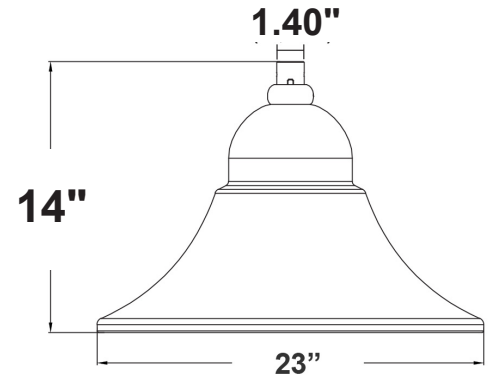

LED Designer Bell Lights

Search Code: SC32983

ORDERING INFORMATION

| Product Code | Size | Mounting Style | Post Top Adapter |
|----------------------------|------------------|--------------------------------------|-----------------------------|
| DBL20IN100MW-MCT-DBA-3IN-K | 20 Inch Diameter | Pole Mount Double Bell Arm | Three Inch Post Top Adapter |
| DBL20IN100MW-MCT-SBA-4IN-K | 20 Inch Diameter | Pole Mount Single Bell Arm | Four Inch Post Top Adapter |
| DBL20IN100MW-MCT-DBA-4IN-K | 20 Inch Diameter | Pole Mount Double Bell Arm | Four Inch Post Top Adapter |
| DBL23IN150MW-MCT-SAWB-K | 23 Inch Diameter | Straight Arm Wall Bracket | As Is - None |
| DBL23IN150MW-MCT-DSAPB-K | 23 Inch Diameter | Decorative Straight Arm Pole Bracket | As Is - None |
| DBL23IN150MW-MCT-BDWB-K | 23 Inch Diameter | Bent Decorative Wall Bracket | As Is - None |
| DBL23IN150MW-MCT-SBA-2IN-K | 23 Inch Diameter | Pole Mount Single Bell Arm | Two Inch Post Top Adapter |
| DBL23IN150MW-MCT-SBA-3IN-K | 23 Inch Diameter | Pole Mount Single Bell Arm | Three Inch Post Top Adapter |
| DBL23IN150MW-MCT-SBA-4IN-K | 23 Inch Diameter | Pole Mount Single Bell Arm | Four Inch Post Top Adapter |
| DBL23IN150MW-MCT-DBA-2IN-K | 23 Inch Diameter | Pole Mount Double Bell Arm | Two Inch Post Top Adapter |
| DBL23IN150MW-MCT-DBA-3IN-K | 23 Inch Diameter | Pole Mount Double Bell Arm | Three Inch Post Top Adapter |
| DBL23IN150MW-MCT-DBA-4IN-K | 23 Inch Diameter | Pole Mount Double Bell Arm | Four Inch Post Top Adapter |

DIMENSIONS

DBL16

16½"(D) x 12"(H)

DBL20

19¾"(D) x 14"(H)

DBL23

23"(D) x 14"(H)