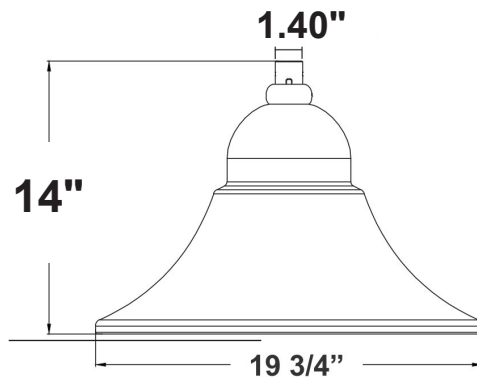

LED Designer Bell Lights

Search Code: SC32983

ORDERING INFORMATION

| Product Code | Size | Mounting Style | Post Top Adapter |
|----------------------------|------------------|--------------------------------------|-----------------------------|
| DBL20IN100MW-MCT-DBA-3IN-K | 20 Inch Diameter | Pole Mount Double Bell Arm | Three Inch Post Top Adapter |
| DBL20IN100MW-MCT-SBA-4IN-K | 20 Inch Diameter | Pole Mount Single Bell Arm | Four Inch Post Top Adapter |
| DBL20IN100MW-MCT-DBA-4IN-K | 20 Inch Diameter | Pole Mount Double Bell Arm | Four Inch Post Top Adapter |
| DBL23IN150MW-MCT-SAWB-K | 23 Inch Diameter | Straight Arm Wall Bracket | As Is - None |
| DBL23IN150MW-MCT-DSAPB-K | 23 Inch Diameter | Decorative Straight Arm Pole Bracket | As Is - None |
| DBL23IN150MW-MCT-BDWB-K | 23 Inch Diameter | Bent Decorative Wall Bracket | As Is - None |
| DBL23IN150MW-MCT-SBA-2IN-K | 23 Inch Diameter | Pole Mount Single Bell Arm | Two Inch Post Top Adapter |
| DBL23IN150MW-MCT-SBA-3IN-K | 23 Inch Diameter | Pole Mount Single Bell Arm | Three Inch Post Top Adapter |
| DBL23IN150MW-MCT-SBA-4IN-K | 23 Inch Diameter | Pole Mount Single Bell Arm | Four Inch Post Top Adapter |
| DBL23IN150MW-MCT-DBA-2IN-K | 23 Inch Diameter | Pole Mount Double Bell Arm | Two Inch Post Top Adapter |
| DBL23IN150MW-MCT-DBA-3IN-K | 23 Inch Diameter | Pole Mount Double Bell Arm | Three Inch Post Top Adapter |
| DBL23IN150MW-MCT-DBA-4IN-K | 23 Inch Diameter | Pole Mount Double Bell Arm | Four Inch Post Top Adapter |

DIMENSIONS

DBL16

16½"(D) x 12"(H)

DBL20

19¾"(D) x 14"(H)

DBL23

23"(D) x 14"(H)