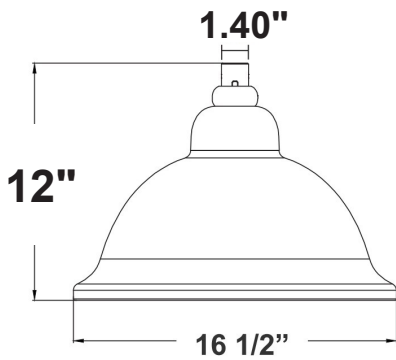

LED Designer Bell Lights

Search Code: SC32983

ORDERING INFORMATION

| Product Code | Size | Mounting Style | Post Top Adapter |
|----------------------------|------------------|--------------------------------------|-----------------------------|
| DBL20IN100MW-MCT-DBA-3IN-K | 20 Inch Diameter | Pole Mount Double Bell Arm | Three Inch Post Top Adapter |
| DBL20IN100MW-MCT-SBA-4IN-K | 20 Inch Diameter | Pole Mount Single Bell Arm | Four Inch Post Top Adapter |
| DBL20IN100MW-MCT-DBA-4IN-K | 20 Inch Diameter | Pole Mount Double Bell Arm | Four Inch Post Top Adapter |
| DBL23IN150MW-MCT-SAWB-K | 23 Inch Diameter | Straight Arm Wall Bracket | As Is - None |
| DBL23IN150MW-MCT-DSAPB-K | 23 Inch Diameter | Decorative Straight Arm Pole Bracket | As Is - None |
| DBL23IN150MW-MCT-BDWB-K | 23 Inch Diameter | Bent Decorative Wall Bracket | As Is - None |
| DBL23IN150MW-MCT-SBA-2IN-K | 23 Inch Diameter | Pole Mount Single Bell Arm | Two Inch Post Top Adapter |
| DBL23IN150MW-MCT-SBA-3IN-K | 23 Inch Diameter | Pole Mount Single Bell Arm | Three Inch Post Top Adapter |
| DBL23IN150MW-MCT-SBA-4IN-K | 23 Inch Diameter | Pole Mount Single Bell Arm | Four Inch Post Top Adapter |
| DBL23IN150MW-MCT-DBA-2IN-K | 23 Inch Diameter | Pole Mount Double Bell Arm | Two Inch Post Top Adapter |
| DBL23IN150MW-MCT-DBA-3IN-K | 23 Inch Diameter | Pole Mount Double Bell Arm | Three Inch Post Top Adapter |
| DBL23IN150MW-MCT-DBA-4IN-K | 23 Inch Diameter | Pole Mount Double Bell Arm | Four Inch Post Top Adapter |

DIMENSIONS

DBL16

16½"(D) x 12"(H)

DBL20

19¾"(D) x 14"(H)

DBL23

23"(D) x 14"(H)