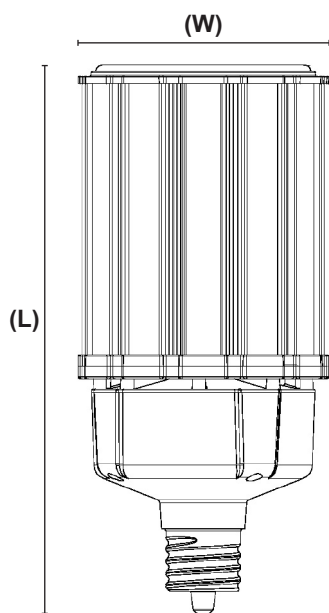

## MOUNTING

- *Vertical mounting often fitting directly into existing fixtures with simple bypass or ballast removal, depending on the model.*

## DIMENSIONS

Model	Wattage	Length	Width
S49390 S13137	18W	5.45"	2.39"
S49670	18W	6.88"	2.75"
S49391 S49671	22W	5.71"	2.39"
S49392 S49672	36W	7.16"	3.35"
S49393 S49673	45W	8.6"	3.35"
S13140	45W	9.8"	3.35"
S49394 S49674	54W	8.78"	3.35"
S13123	54W	9.5"	3.35"
S23142	54W	9.69"	3.35"
80HMX50	80W	12"	5"
S49675	80W	8.69"	4.72"
S13143	80W	10.24"	5.16"
S49396 S49676	100W	9.67"	4.72"
S23168	100W	10.46"	5.2"
S49397 S49677	120W	10.26"	5.72"
S13145	120W	11.61"	5.16"
CL-HL-240W-50K-E39	240W	13.25"	5.5"