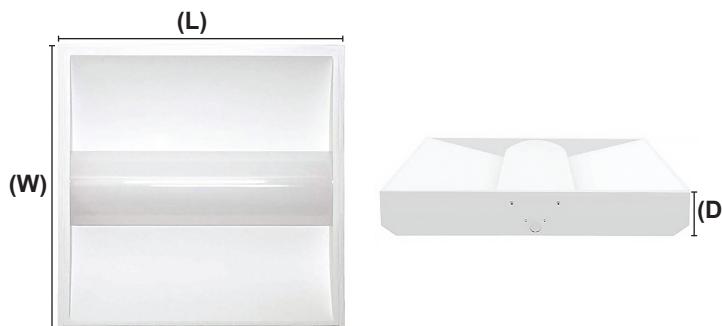

Color Selectable LED Ceiling Basket Office Lights

Search Code: SC7000

STANDARD

FEATURES

- **High Efficiency:** Up to 125 lm/W
- **Durable Construction:** White powder coat, 24 gauge thick steel material with a wide Polycarbonate lens with built-in earthquake clips for safety.
- **Versatile Applications:** Suitable for commercial settings.
- **Dimmable Options:** 0-10v smooth dimming compatibility. Requires low voltage dimmer (extra low voltage wires will need to be run prior to installation).
- **Customizable Settings:** Available in multiple wattages and color temperatures. Color temperature is adjustable using a switch on the back panel.
- **IP Rating:** IP20 damp location.
- **Quick and easy installation.**
- **Long Lifespan:** Rated for up to 50,000 operational hours.

MOUNTING

- **Standard grid ceiling drop in recessed mounting.**

ACCESSORIES

- **90 minute emergency battery back-up option available (For Special Order Only).**

DIMENSIONS

Model	Length	Width	Depth
2'x2'	24"	24"	3.13"
2'x4'	48"	24"	3.2"