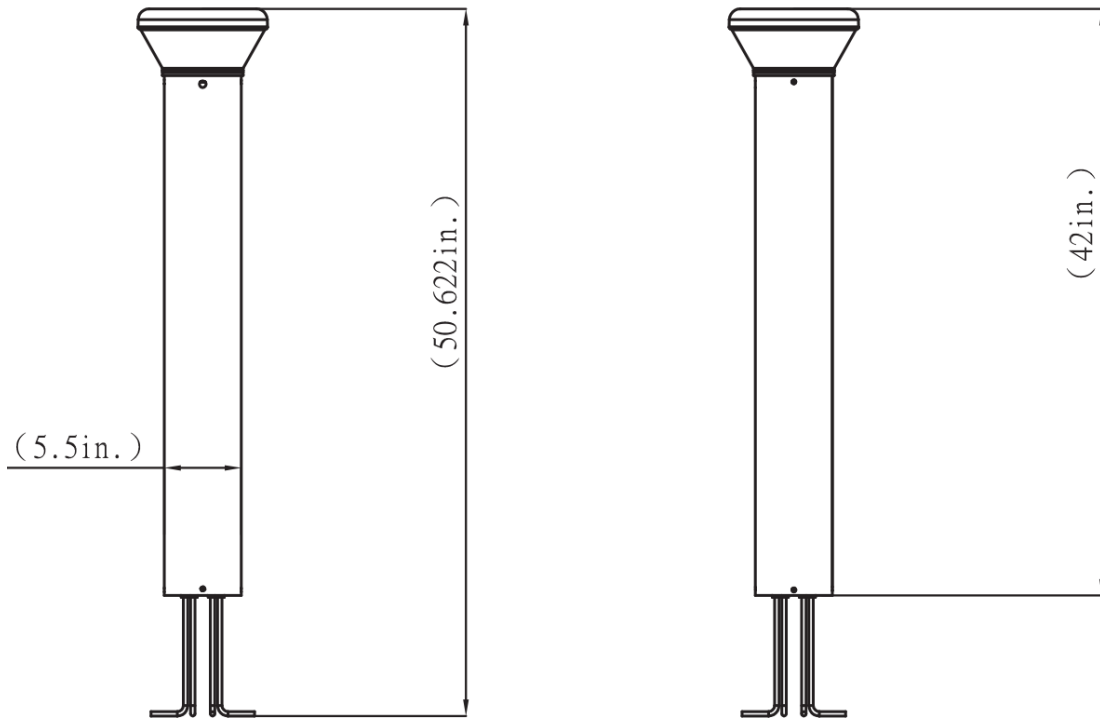

Features

- Efficacy higher than 115lm/W with zero uplight while consumes 26W.
- 3.5ft height.
- Dark bronze polyester powder-coat finish.
- 360° surround illumination with 80 CRI.
- 1-10V dimming.
- 50,000 hrs life span.
- Operating temperature is -40°C to 40°C (-40°F to 113°F).
- Optional emergency function for emergency needs.
- Robust ground cage pre-buried installation.
- UL/cUL wet location listed and DLC qualified.

Applications

- Building entryways
- Walking paths
- Plazas

LED Bollards Lights, 120-277V
Quick Search Code: S20529

Product No	Description	Lpw	Voltage
BOLLARD-50K	26W 3100LM 5000K	119lm/w	120-277V
BOLLARD-40K	26W 3000LM 4000K	115lm/w	120-277V

INFOGRAPHIC

DIMENSIONS

APPLICATION