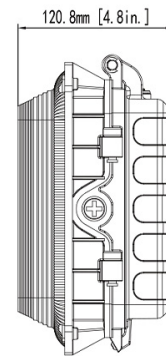

Surface Mounted with J-Box

Conduit Pendant Mount

ACCESSORIES

- PIR Motion Sensor.
- Emergency Battery.

ORDERING INFORMATION

Product Code	Wattage	Lumens	Color Temperature	Options
7804CLBR040MW-MCT	Watt Selectable 40/32/24/16W	6200 Max Lumens	Selectable 30K/40K/50K	As Is-None
7804CLBR040MW-MCT-PIR	Watt Selectable 40/32/24/16W	6200 Max Lumens	Selectable 30K/40K/50K	PIR Motion Sensor
7804CLBR040MW-MCT-EM	Watt Selectable 40/32/24/16W	6200 Max Lumens	Selectable 30K/40K/50K	Emergency Battery
7804CLBR070MW-MCT	Watt Selectable 70/56/42/28W	10500 Max Lumens	Selectable 30K/40K/50K	As Is-None
7804CLBR070MW-MCT-PIR	Watt Selectable 70/56/42/28W	10500 Max Lumens	Selectable 30K/40K/50K	PIR Motion Sensor
7804CLBR070MW-MCT-EM	Watt Selectable 70/56/42/28W	10500 Max Lumens	Selectable 30K/40K/50K	Emergency Battery

LED Wide Beam Canopy Light Fixture

Search Code: SC65645

DIMENSIONS

Without Emergency Battery

With Emergency Battery

INFOGRAPHIC

POWER

CCT AND WATTAGE SELECTABLE
This fixture has the function of adjusting the lumens output and color temperature on-site.