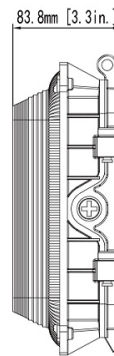

Surface Mounted with J-Box

Conduit Pendant Mount

ACCESSORIES

- PIR Motion Sensor.
- Emergency Battery.

ORDERING INFORMATION

Product Code	Wattage	Lumens	Color Temperature	Options
7804CLBR040MW-MCT	Watt Selectable 40/32/24/16W	6200 Max Lumens	Selectable 30K/40K/50K	As Is-None
7804CLBR040MW-MCT-PIR	Watt Selectable 40/32/24/16W	6200 Max Lumens	Selectable 30K/40K/50K	PIR Motion Sensor
7804CLBR040MW-MCT-EM	Watt Selectable 40/32/24/16W	6200 Max Lumens	Selectable 30K/40K/50K	Emergency Battery
7804CLBR070MW-MCT	Watt Selectable 70/56/42/28W	10500 Max Lumens	Selectable 30K/40K/50K	As Is-None
7804CLBR070MW-MCT-PIR	Watt Selectable 70/56/42/28W	10500 Max Lumens	Selectable 30K/40K/50K	PIR Motion Sensor
7804CLBR070MW-MCT-EM	Watt Selectable 70/56/42/28W	10500 Max Lumens	Selectable 30K/40K/50K	Emergency Battery

LED Wide Beam Canopy Light Fixture

Search Code: SC65645

DIMENSIONS

Without Emergency Battery

With Emergency Battery

INFOGRAPHIC

POWER

CCT AND WATTAGE SELECTABLE
This fixture has the function of adjusting the lumens output and color temperature on-site.