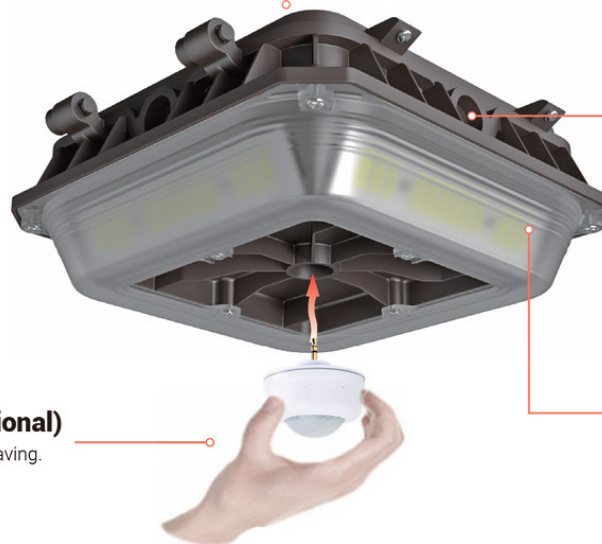

LED Wide Beam Canopy Light Fixture

Search Code: SC65645

FEATURES

- **Durable Construction:** Rugged die-cast housing secures the thermally conductive LED panel and electrical chamber. Light weight design with heat dissipation housing and corrosion-resistant powder coating.
- **Casting thermally conducts LED heat to optimize performance and long life.**
- **Finish:** Bronze.
- **Versatile Applications:** Suitable for commercial settings.
- **Lens:** precision-engineered optical lens reducing glare.
- **Wet Location Rated.**
- **Comes with an external quick-mount plate for standard J-BOX mounting.**
- **Wattage adjustable:** 100%, 80%, 60%, 40%.
- **Color selectable:** 3000K, 4000K, 5000K.
- **Scalable Lumen Packages** from 2,600 to 10,500 Lumens.
- **Standard 0-10V dimming.**
- **Long Lifespan:** Rated for up to 50,000 operational hours.

LED Wide Beam Canopy Light Fixture

Search Code: SC65645

DIMENSIONS

Without Emergency Battery

With Emergency Battery

INFOGRAPHIC

POWER

CCT AND WATTAGE SELECTABLE
This fixture has the function of adjusting the lumens output and color temperature on-site.

WATTAGE SELECT

40% 60% 80% 100%

Each model supports 4 positions wattage regulation: 100%, 80%, 60%, 40%

CCT SELECT

3000K 4000K 5000K

Offer three CCT adjustable (3000K, 4000K, 5000K).

Battery backup option

The optional built-in emergency battery back-up provides 8W, 90-minute emergency lighting while maintaining product integrity and aesthetics.

Plug-and-Play Sensor (optional)

Sensor allows for security and energy saving.

1/2inch knock hole

With 1/2" knock-out holes reserved on four sides, suitable for surface conduit wiring installation.

Photometry