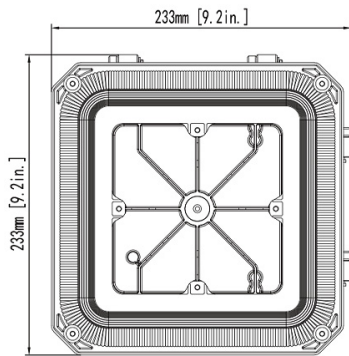

Surface Mounted with J-Box

Conduit Pendant Mount

ACCESSORIES

- PIR Motion Sensor.
- Emergency Battery.

ORDERING INFORMATION

Product Code	Wattage	Lumens	Color Temperature	Options
7804CLBR040MW-MCT	Watt Selectable 40/32/24/16W	6200 Max Lumens	Selectable 30K/40K/50K	As Is-None
7804CLBR040MW-MCT-PIR	Watt Selectable 40/32/24/16W	6200 Max Lumens	Selectable 30K/40K/50K	PIR Motion Sensor
7804CLBR040MW-MCT-EM	Watt Selectable 40/32/24/16W	6200 Max Lumens	Selectable 30K/40K/50K	Emergency Battery
7804CLBR070MW-MCT	Watt Selectable 70/56/42/28W	10500 Max Lumens	Selectable 30K/40K/50K	As Is-None
7804CLBR070MW-MCT-PIR	Watt Selectable 70/56/42/28W	10500 Max Lumens	Selectable 30K/40K/50K	PIR Motion Sensor
7804CLBR070MW-MCT-EM	Watt Selectable 70/56/42/28W	10500 Max Lumens	Selectable 30K/40K/50K	Emergency Battery

LED Wide Beam Canopy Light Fixture

Search Code: SC65645

DIMENSIONS

Without Emergency Battery

With Emergency Battery

INFOGRAPHIC

POWER

CCT AND WATTAGE SELECTABLE
This fixture has the function of adjusting the lumens output and color temperature on-site.